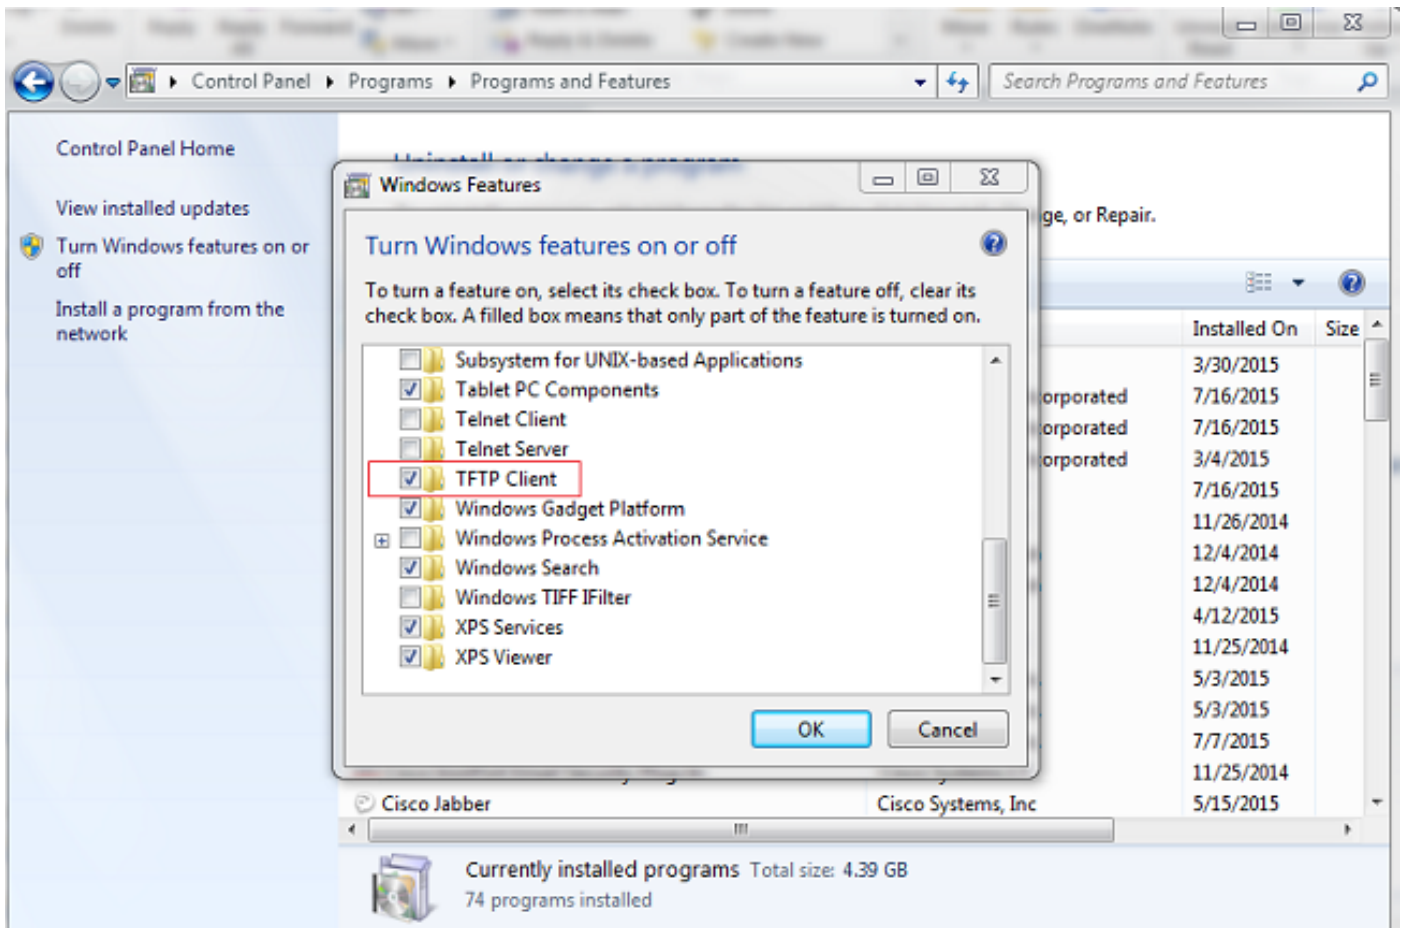

步驟3. 下載電話配置檔案

在PC CLI上使用 `tftp -i <tftp的ipaddress> get <phone mac address>.cnf.xml` 命令從TFTP獲取電話配置檔案。

```
C:\Users\suysingh>tftp -i 10.106.122.174 get SEP00083031EFBD.cnf.xml
Transfer successful: 13002 bytes in 1 second(s), 13002 bytes/s
```