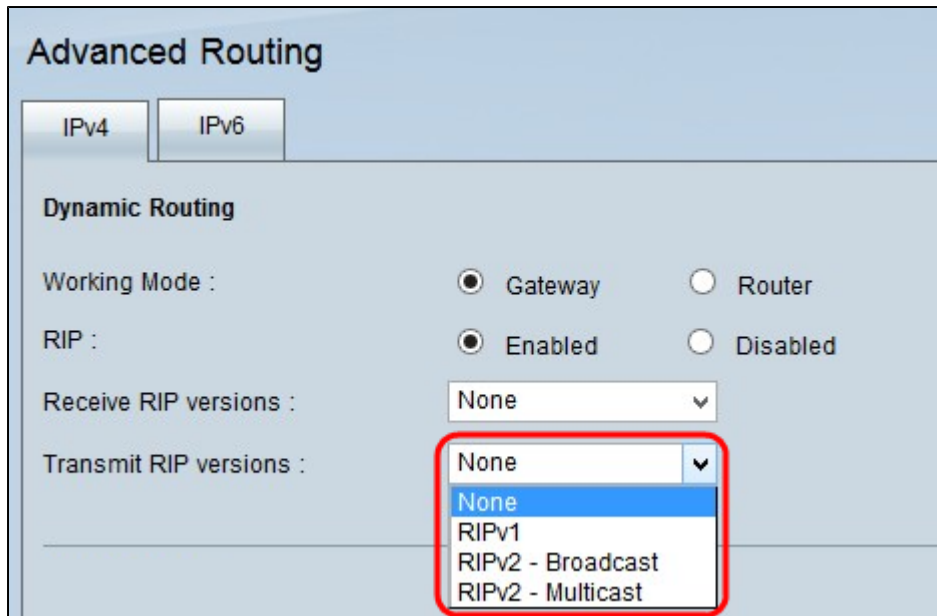

Working Mode : Gateway Router

RIP : Enabled Disabled

Receive RIP versions :

Transmit RIP versions :

»

RIPv2 » Both RIP v1 and

» Both RIP v1 and

RIPv2 » Both RIP v1 and

» Both RIP v1 and

RIPv2 » Both RIP v1 and

RIPv2 » Both RIP v1 and

»

RIPv2 » Both RIP v1 and

»

RIPv2 » Both RIP v1 and

RIPv2 » Both RIP v1 and