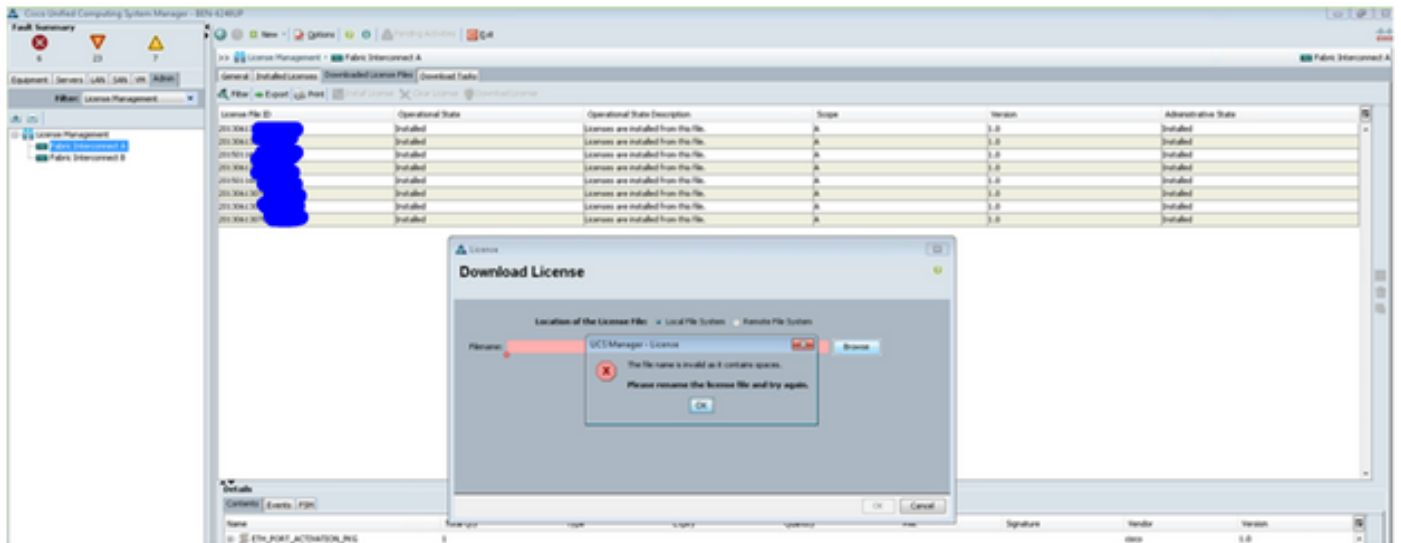

Get New Licenses

Enter 1 to 10 PAKs or token IDs, separated by commas

Full... Get Other Licenses

Manage

PAKs/Tokens Licenses Devices Transactions History

Actions Filters Export to CSV

License ID	Used	Device/Product Instance ID	Product Family	PAK/Token	Type	Created date	Valid until
UCS-LIC-100E	1	SS154	UCS 6100 Series Fabric Int...	3691J2E6596	Perpetual	10/29/2015	--
License Info...	1		UCS 6100 Series Fabric Int...	3691J5ECTE9	Perpetual	10/29/2015	--
Download License	1		UCS 6100 Series Fabric Int...	3691J438558	Perpetual	10/29/2015	--
Resend License...	1		UCS 6100 Series Fabric Int...	3691J73AB83	Perpetual	10/29/2015	--
Rehost/Transfer...	1		ASA 5500 Series	2851J7A31CD	Perpetual	07/29/2015	--
UCS-LIC-100E	1	SS154	UCS 6100 Series Fabric Int...	3691J336A93	Perpetual	01/16/2015	--
UCS-LIC-100E	1	SS154	UCS 6100 Series Fabric Int...	3691J213B7C	Perpetual	01/16/2015	--
UCS-LIC-100E	1	SS154	UCS 6100 Series Fabric Int...	3691J332605	Perpetual	01/16/2015	--
UCS-LIC-100E	1	SS154	UCS 6100 Series Fabric Int...	3691J786989	Perpetual	01/16/2015	--
ASA5500-ENCR-K9	1	FCH1	ASA 3DES license	None	Perpetual	10/06/2014	--

1 2 show 10 records

10..lic UCS-M GUI[Admin][License Management][License Management]

11.[Download License Files][Download License] .lic

- .LIC

12.[Downloaded License File][Install License]

- (Validated)(Installed)