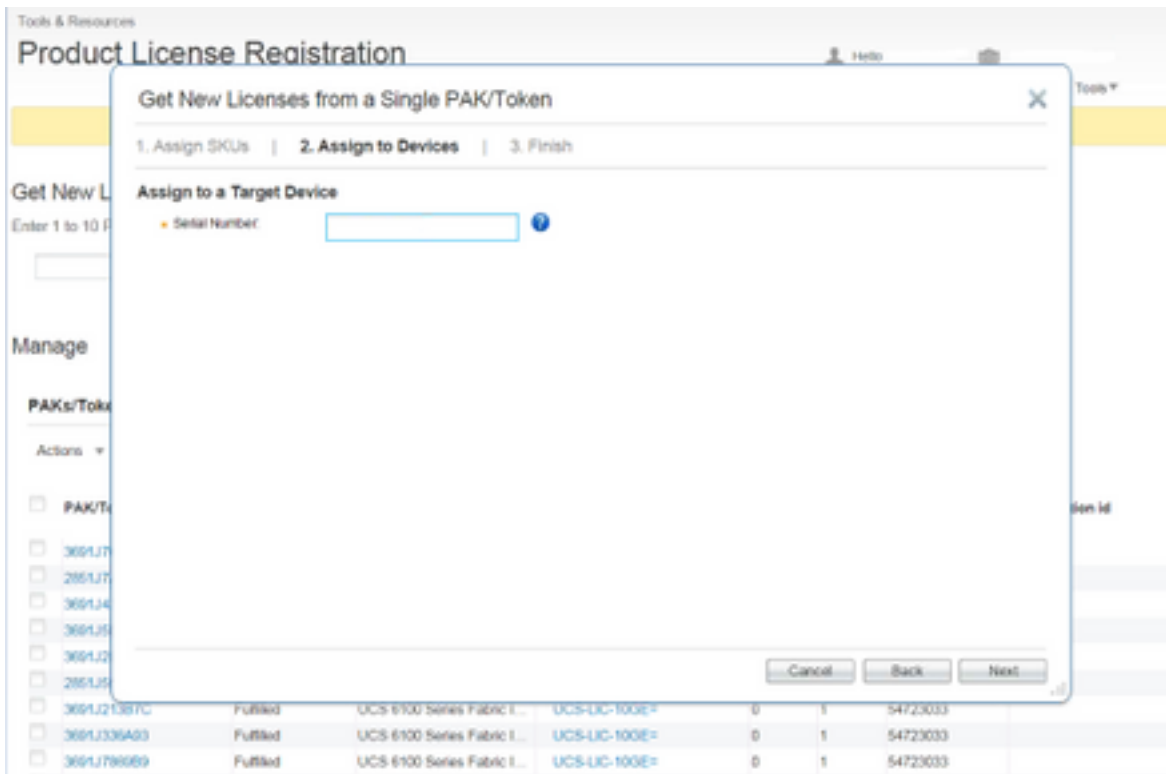

7. CO ID [I Agree with Terms of the License Agreement]

8. Pak/TOKENS