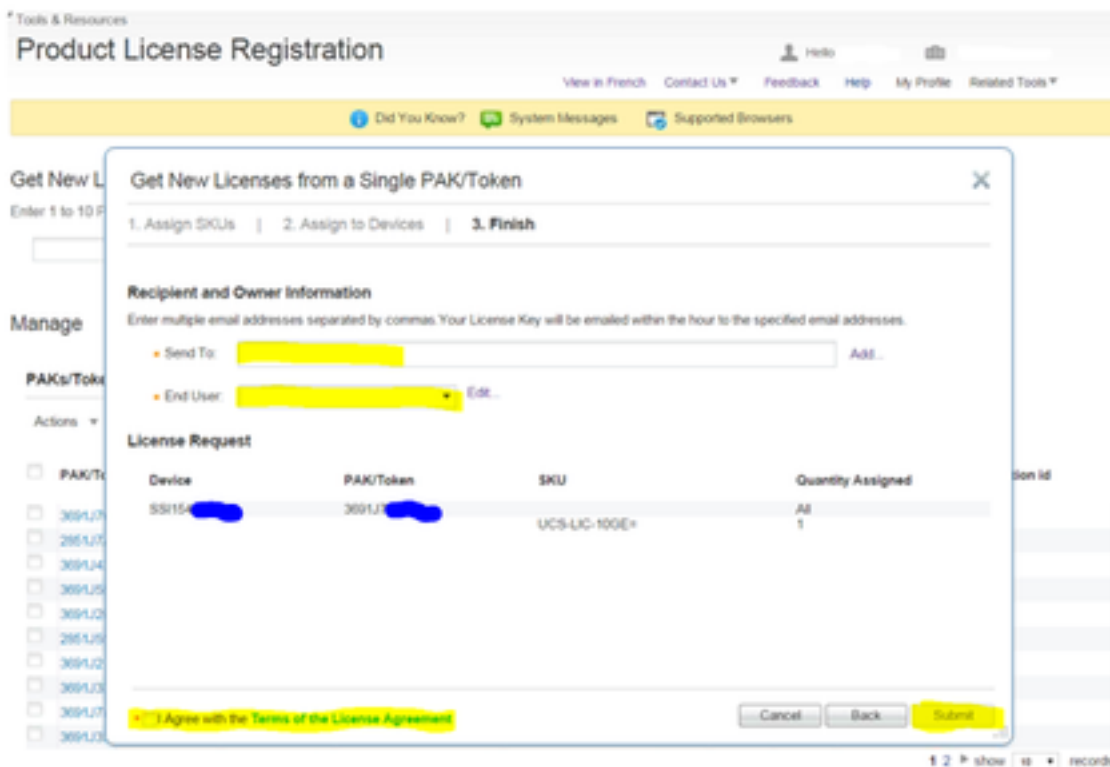

7. CO ID [I Agree with Terms of the License Agreement]