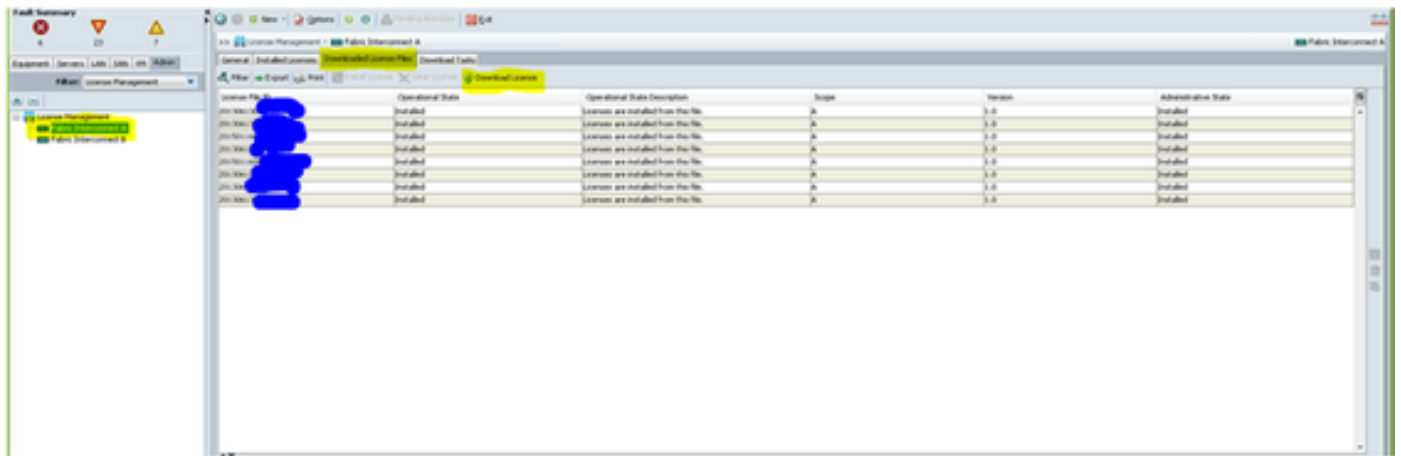

1 2 show 10 records

9. [(License)][ID(License ID)]

Tools & Resources

Product License Registration

View in French Contact Us Feedback Help My Profile Related Tools

Did You Know? System Messages Supported Browsers

Get New Licenses

Enter 1 to 10 PAKs or token IDs, separated by commas

Full... Get Other Licenses

Manage

PAKs/Tokens Licenses Devices Transactions History

Actions Filters Export to CSV

License ID	Used	Device/Product Instance ID	Product Family	PAK/Token	Type	Created date	Valid until
UCS-LIC-100E	1	SS154	UCS 6100 Series Fabric Int...	3691J2E6596	Perpetual	10/29/2015	--
License Info...	1		UCS 6100 Series Fabric Int...	3691J5ECTE9	Perpetual	10/29/2015	--
Download License	1		UCS 6100 Series Fabric Int...	3691J438558	Perpetual	10/29/2015	--
Resend License...	1		UCS 6100 Series Fabric Int...	3691J73AB83	Perpetual	10/29/2015	--
Rehost/Transfer...	1		ASA 5500 Series	2851J7A31CD	Perpetual	07/29/2015	--
UCS-LIC-100E	1	SS154	UCS 6100 Series Fabric Int...	3691J336A93	Perpetual	01/16/2015	--
UCS-LIC-100E	1	SS154	UCS 6100 Series Fabric Int...	3691J213B7C	Perpetual	01/16/2015	--
UCS-LIC-100E	1	SS154	UCS 6100 Series Fabric Int...	3691J332605	Perpetual	01/16/2015	--
UCS-LIC-100E	1	SS154	UCS 6100 Series Fabric Int...	3691J786989	Perpetual	01/16/2015	--
ASA5500-ENCR-K9	1	FCH1	ASA 3DES license	None	Perpetual	10/06/2014	--

1 2 show 10 records

10..lic UCS-M GUI[Admin][License Management][License Management]

11.[Download License Files][Download License] .lic

- .LIC

12.[Downloaded License File][Install License]

- (Validated)(Installed)