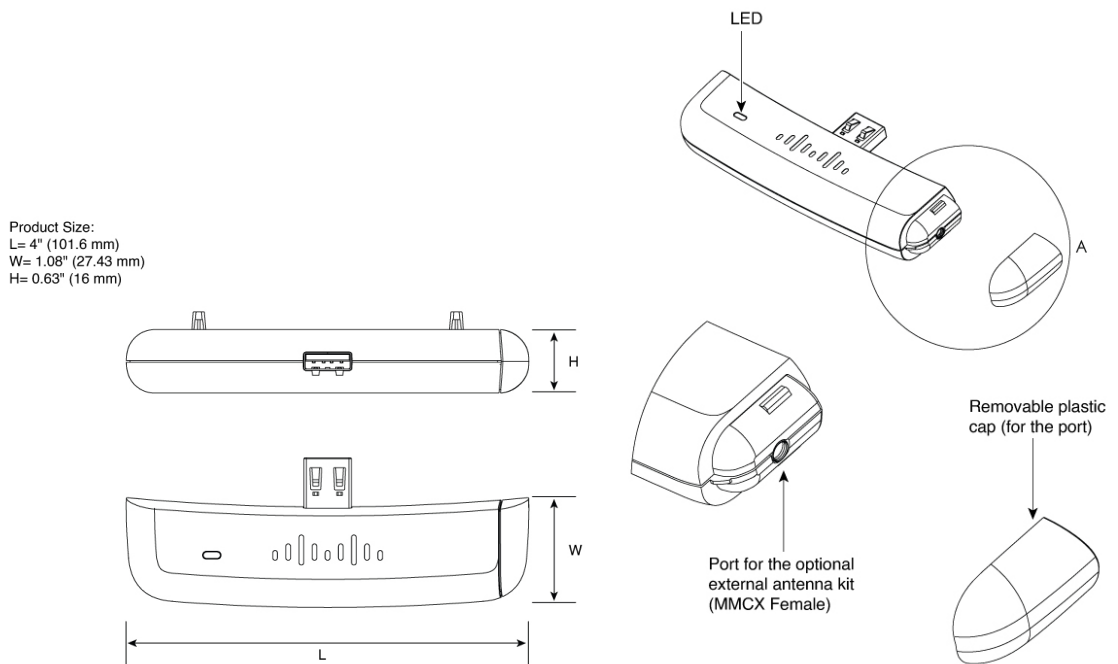

Product Information

The physical specifications of the Cisco USB GNSS dongle.

Figure 1: Cisco USB GNSS dongle

Figure 2: Cisco USB GNSS dongle Dimensions

Part Number	Description
CW-ACC-GPS1=	Cisco USB GNSS dongle
CW-ANT-GPS1-M-00	[Optional] Cisco USB GNSS dongle external antenna kit