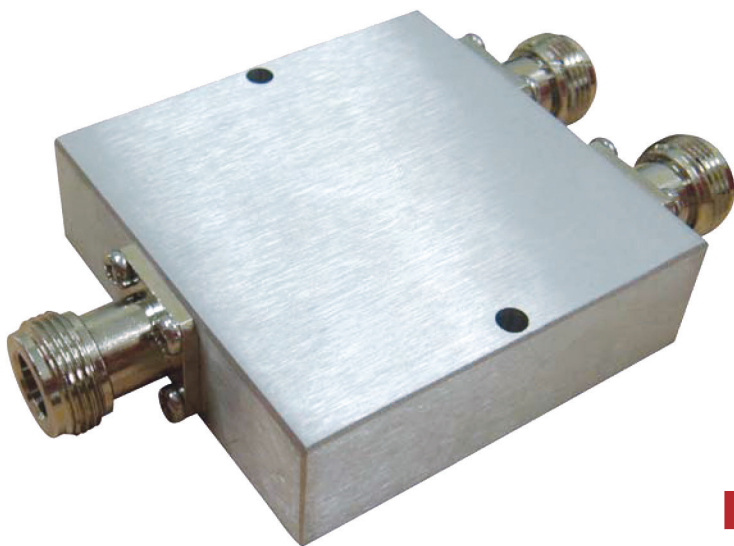

# FM-SPLITTER

 Fluidmesh is  
now part of Cisco.

## N-female connectors, 1 to 2 way splitter

The Fluidmesh FM-SPLITTER is a 1-way in, 2-way out signal splitter to be used with Fluidmesh antennas and radios. The device was specifically selected to guarantee maximum performance and reliability of the connection. It features N-female connectors and can be used with the N-Male corresponding cables belonging to the FM-CABLES series.

### SPECIFICATION

Description	1 TO 2 Ways Splitter
Frequency Range (MHz)	5000 - 6000
Insertion Loss (dB)	$\leq 3.8$
Amplitude Balance (dB)	$\leq 0.2$
Phase Balance	5°
VSWR (in)	$\leq 1.3$
VSWR (out)	$\leq 1.3$
Isolation (dB)	$\geq 22$
Power (W)	$\geq 30$
Dimension (mm)	L101.5 x W63.5 x H19
Port Connectors	N Female
Net Weight (g)	228
IP-rating	IP66