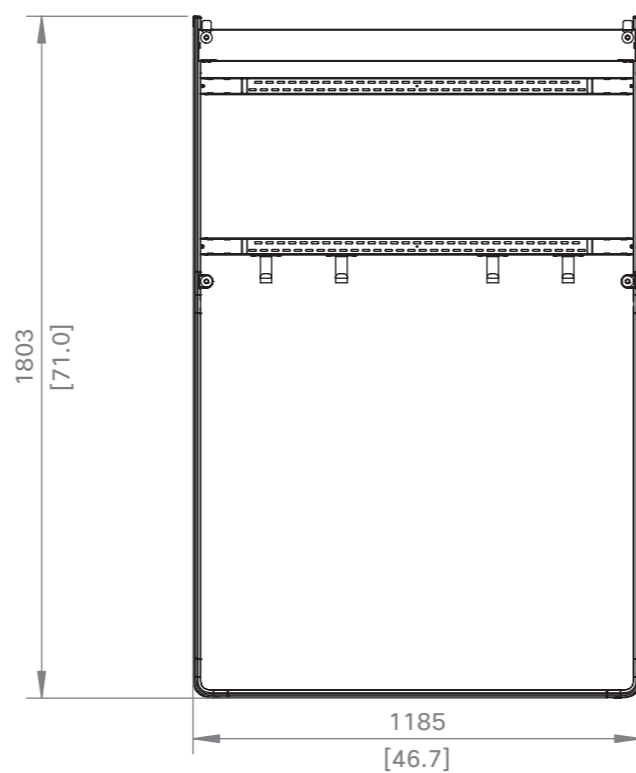

Spark Board Weight: 40 kg [88 lb]  
 Weight including packaging and accessories: 46 kg [101 lb]

 <b>Cisco Spark Board 55</b>	European projection 
	Unit: mm [in.]
	Sheet size: A3
	Scale: 1:10

Weight Floor Stand: 16 kg [35 lb]  
Total weight including Spark Board: 56 kg [123 lb]

Floor Stand with packaging  
Weight: 22 kg [49 lb]

**Cisco Spark Board 55**  
with Floor Stand, new design

European projection

Unit: mm [in.]  
Sheet size: A3  
Scale: 1:20

Weight Wall Stand: 11 kg [24 lb]  
 Total weight including Spark Board: 51 kg [112 lb]

Wall Stand with packaging  
 Weight: 14 kg [31 lb]

**Cisco Spark Board 55**  
 with Wall Stand, new design

European projection

Unit: mm [in.]  
 Sheet size: A3  
 Scale: 1:20

Weight Wall Mount Kit: 5 kg [11 lb]  
 Total weight including Spark Board: 45 kg [99 lb]

Wall Mount Kit packaging  
 Weight: 6 kg [13 lb]

DETAIL B  
 SCALE 1 : 5

Cisco Spark Board 55  
 with Wall Mount

European projection

Unit: mm [in.]  
 Sheet size: A3  
 Scale: 1:20

Weight Floor Stand: 21 kg [46 lb]  
 Total weight including Spark Board: 61 kg [134 lb]