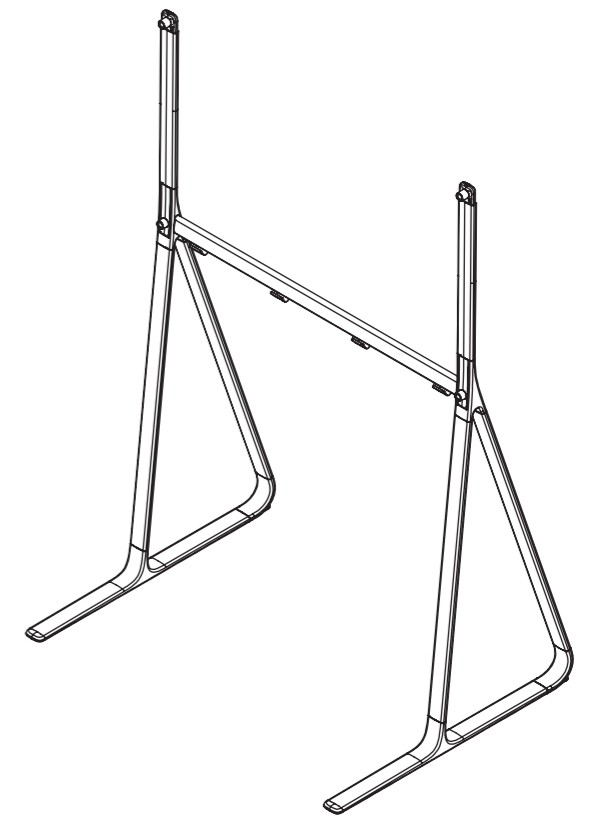

Spark Board Weight: 40 kg [88 lb]  
 Weight including packaging and accessories: 46 kg [101 lb]

 <b>Cisco Spark Board 55</b>	European projection 
	Unit: mm [in.]
	Sheet size: A3
	Scale: 1:10

Weight Floor Stand: 16 kg [35 lb]  
Total weight including Spark Board: 56 kg [123 lb]

Floor Stand with packaging  
Weight: 22 kg [49 lb]

**Cisco Spark Board 55**  
with Floor Stand, new design

European projection

Unit: mm [in.]  
Sheet size: A3  
Scale: 1:20

Weight Wall Stand: 11 kg [24 lb]  
 Total weight including Spark Board: 51 kg [112 lb]

Wall Stand with packaging  
 Weight: 14 kg [31 lb]

**Cisco Spark Board 55**  
 with Wall Stand, new design

European projection

Unit: mm [in.]  
 Sheet size: A3  
 Scale: 1:20

Weight Wall Mount Kit: 5 kg [11 lb]  
 Total weight including Spark Board: 45 kg [99 lb]

Wall Mount Kit packaging  
 Weight: 6 kg [13 lb]

DETAIL B  
 SCALE 1 : 5

Cisco Spark Board 55  
 with Wall Mount

European projection

Unit: mm [in.]  
 Sheet size: A3  
 Scale: 1:20

Weight Floor Stand: 21 kg [46 lb]  
 Total weight including Spark Board: 61 kg [134 lb]