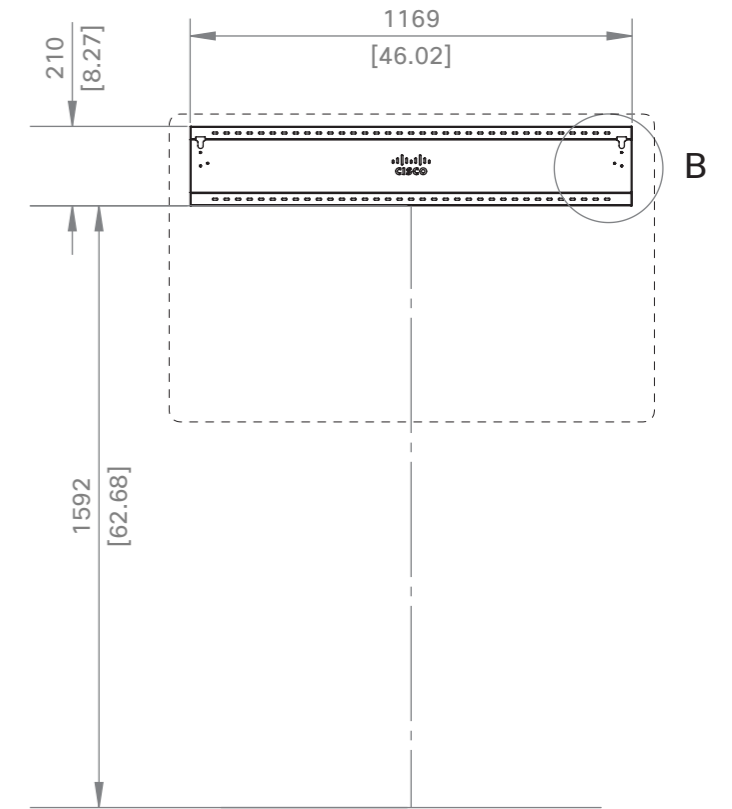

Spark Board Weight: 40 kg [88 lb]  
 Weight including packaging and accessories: 46 kg [101 lb]

 <b>Cisco Spark Board 55</b>	European projection 
	Unit: mm [in.]
	Sheet size: A3
	Scale: 1:10

Weight Floor Stand: 16 kg [35 lb]  
Total weight including Spark Board: 56 kg [123 lb]

Floor Stand with packaging  
Weight: 22 kg [49 lb]

**Cisco Spark Board 55**  
with Floor Stand, new design

European projection

Unit: mm [in.]  
Sheet size: A3  
Scale: 1:20

Weight Wall Stand: 11 kg [24 lb]  
 Total weight including Spark Board: 51 kg [112 lb]

Wall Stand with packaging  
 Weight: 14 kg [31 lb]

**Cisco Spark Board 55**  
 with Wall Stand, new design

European projection

Unit: mm [in.]  
 Sheet size: A3  
 Scale: 1:20

Weight Wall Mount Kit: 5 kg [11 lb]  
 Total weight including Spark Board: 45 kg [99 lb]

Wall Mount Kit packaging  
 Weight: 6 kg [13 lb]

DETAIL B  
 SCALE 1 : 5

Cisco Spark Board 55  
 with Wall Mount

European projection

Unit: mm [in.]  
 Sheet size: A3  
 Scale: 1:20

Weight Floor Stand: 21 kg [46 lb]  
 Total weight including Spark Board: 61 kg [134 lb]