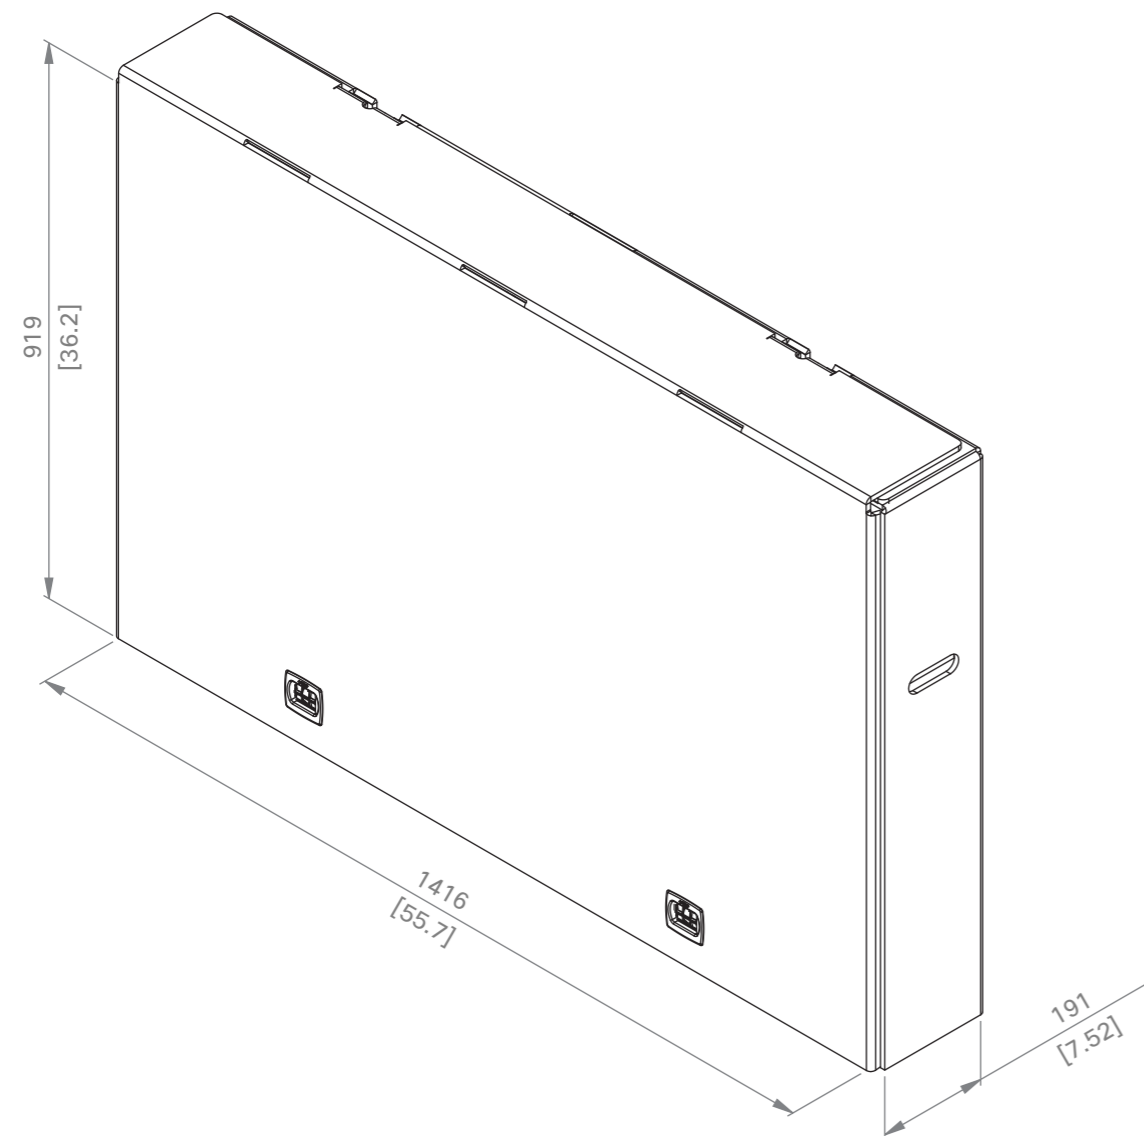

Spark Board Weight: 40 kg [88 lb]  
 Weight including packaging and accessories: 46 kg [101 lb]

 <b>Cisco Spark Board 55</b>	European projection 
	Unit: mm [in.]
	Sheet size: A3
	Scale: 1:10

Weight Floor Stand: 16 kg [35 lb]  
Total weight including Spark Board: 56 kg [123 lb]

Floor Stand with packaging  
Weight: 22 kg [49 lb]

**Cisco Spark Board 55**  
with Floor Stand, new design

European projection

Unit: mm [in.]  
Sheet size: A3  
Scale: 1:20

Weight Wall Stand: 11 kg [24 lb]  
 Total weight including Spark Board: 51 kg [112 lb]

Wall Stand with packaging  
 Weight: 14 kg [31 lb]

**Cisco Spark Board 55**  
 with Wall Stand, new design

European projection

Unit: mm [in.]  
 Sheet size: A3  
 Scale: 1:20

Weight Wall Mount Kit: 5 kg [11 lb]  
 Total weight including Spark Board: 45 kg [99 lb]

Wall Mount Kit packaging  
 Weight: 6 kg [13 lb]

DETAIL B  
 SCALE 1 : 5

Cisco Spark Board 55  
 with Wall Mount

European projection

Unit: mm [in.]  
 Sheet size: A3  
 Scale: 1:20

Weight Floor Stand: 21 kg [46 lb]  
 Total weight including Spark Board: 61 kg [134 lb]