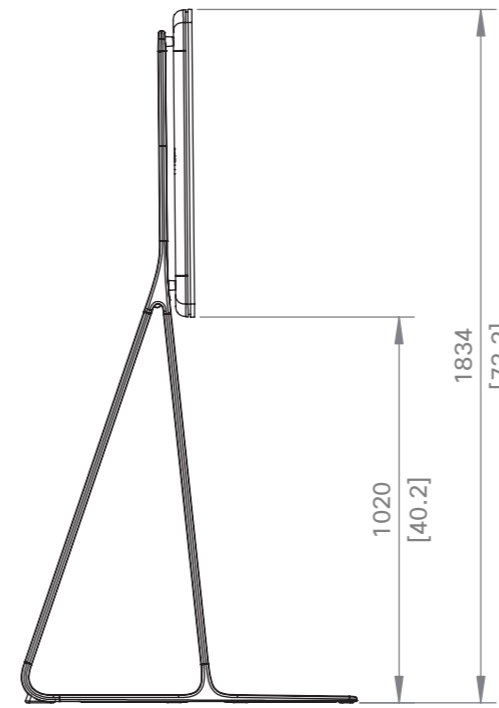

Spark Board Weight: 40 kg [88 lb]  
 Weight including packaging and accessories: 46 kg [101 lb]

 <b>Cisco Spark Board 55</b>	European projection 
	Unit: mm [in.]
	Sheet size: A3
	Scale: 1:10

Weight Floor Stand: 16 kg [35 lb]  
Total weight including Spark Board: 56 kg [123 lb]

Floor Stand with packaging  
Weight: 22 kg [49 lb]

**Cisco Spark Board 55**  
with Floor Stand, new design

European projection

Unit: mm [in.]  
Sheet size: A3  
Scale: 1:20

Weight Wall Stand: 11 kg [24 lb]  
 Total weight including Spark Board: 51 kg [112 lb]

Wall Stand with packaging  
 Weight: 14 kg [31 lb]

**Cisco Spark Board 55**  
 with Wall Stand, new design

European projection

Unit: mm [in.]  
 Sheet size: A3  
 Scale: 1:20

Weight Wall Mount Kit: 5 kg [11 lb]  
 Total weight including Spark Board: 45 kg [99 lb]

Wall Mount Kit packaging  
 Weight: 6 kg [13 lb]

DETAIL B  
 SCALE 1 : 5

Cisco Spark Board 55  
 with Wall Mount

European projection

Unit: mm [in.]  
 Sheet size: A3  
 Scale: 1:20

Weight Floor Stand: 21 kg [46 lb]  
 Total weight including Spark Board: 61 kg [134 lb]