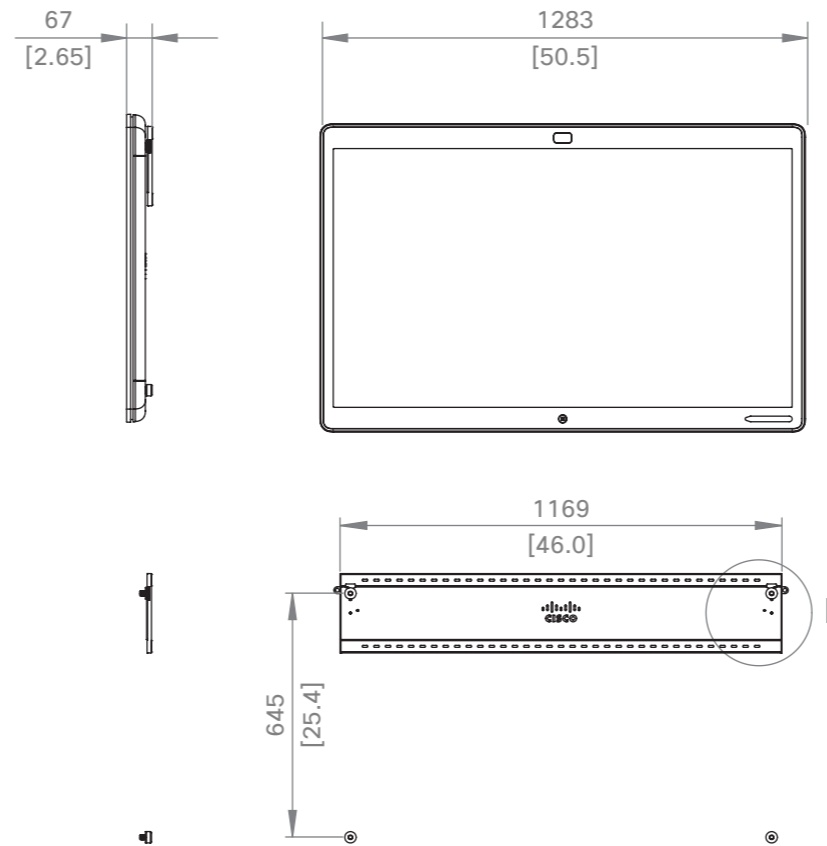

Floor Stand with packaging  
Weight: 22 kg [49 lb]

**Cisco Spark Board 55**  
with Floor Stand, new design

European projection

Unit: mm [in.]  
Sheet size: A3  
Scale: 1:20

Weight Wall Stand: 11 kg [24 lb]  
 Total weight including Spark Board: 51 kg [112 lb]

Wall Stand with packaging  
 Weight: 14 kg [31 lb]

**Cisco Spark Board 55**  
 with Wall Stand, new design

European projection

Unit: mm [in.]  
 Sheet size: A3  
 Scale: 1:20

Weight Wall Mount Kit: 5 kg [11 lb]  
 Total weight including Spark Board: 45 kg [99 lb]

Wall Mount Kit packaging  
 Weight: 6 kg [13 lb]

DETAIL B  
 SCALE 1 : 5

Cisco Spark Board 55  
 with Wall Mount

European projection

Unit: mm [in.]  
 Sheet size: A3  
 Scale: 1:20

Weight Floor Stand: 21 kg [46 lb]  
 Total weight including Spark Board: 61 kg [134 lb]

Floor Stand packaging  
 Weight: 25 kg [55 lb]

**Cisco Spark Board 55**  
 with Floor Stand, version 1

European projection

Unit:	mm [in.]
Sheet size:	A3
Scale:	1:20

Weight Wall Stand: 11 kg [24 lb]  
 Total weight including Spark Board: 51 kg [112 lb]