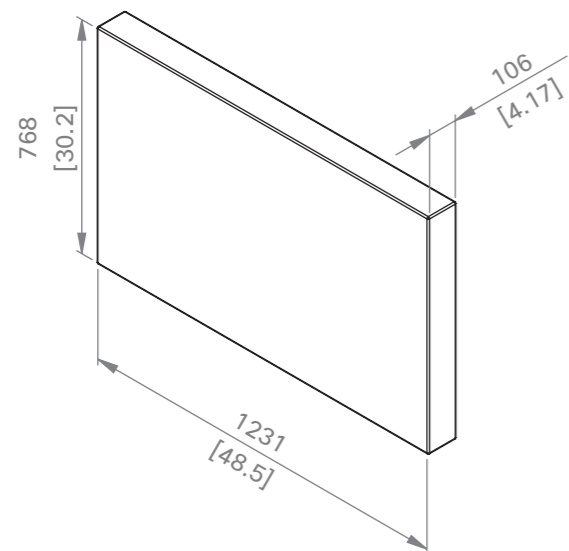

Wall Mount Kit packaging  
 Weight: 6 kg [13 lb]

DETAIL B  
 SCALE 1 : 5

Cisco Spark Board 55  
 with Wall Mount

European projection

Unit: mm [in.]  
 Sheet size: A3  
 Scale: 1:20

Weight Floor Stand: 21 kg [46 lb]  
 Total weight including Spark Board: 61 kg [134 lb]

Floor Stand packaging  
 Weight: 25 kg [55 lb]

**Cisco Spark Board 55**  
 with Floor Stand, version 1

European projection

Unit:	mm [in.]
Sheet size:	A3
Scale:	1:20

Weight Wall Stand: 11 kg [24 lb]  
 Total weight including Spark Board: 51 kg [112 lb]

Wall Stand Kit packaging  
 Weight: 13 kg [29 lb]

**DETAIL A**  
 SCALE 1 : 5

**Cisco Spark Board 55**  
 with Wall Stand, version 1

European projection

Unit: mm [in.]  
 Sheet size: A3  
 Scale: 1:20