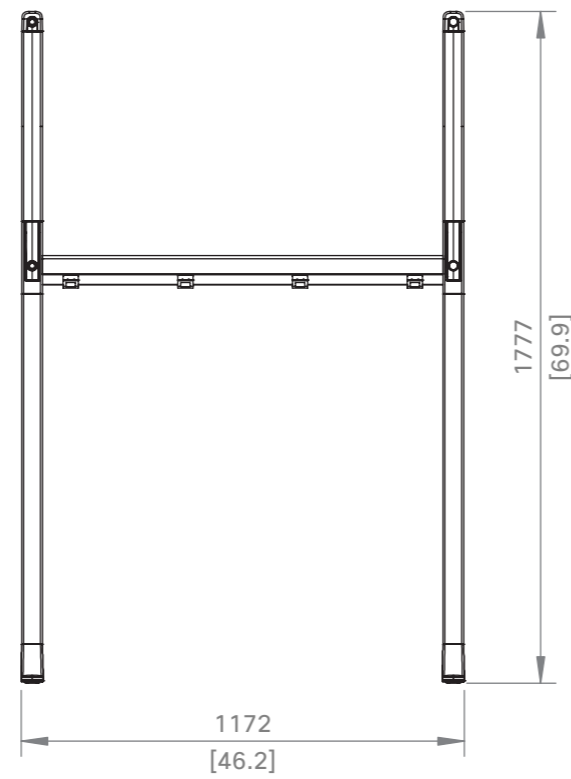

Spark Board Weight: 40 kg [88 lb]  
 Weight including packaging and accessories: 46 kg [101 lb]

 <b>Cisco Spark Board 55</b>	European projection 
	Unit: mm [in.]
	Sheet size: A3
	Scale: 1:10

Weight Floor Stand: 16 kg [35 lb]  
Total weight including Spark Board: 56 kg [123 lb]

Floor Stand with packaging  
Weight: 22 kg [49 lb]

**Cisco Spark Board 55**  
with Floor Stand, new design

European projection

Unit: mm [in.]  
Sheet size: A3  
Scale: 1:20

Weight Wall Stand: 11 kg [24 lb]  
 Total weight including Spark Board: 51 kg [112 lb]

Wall Stand with packaging  
 Weight: 14 kg [31 lb]

**Cisco Spark Board 55**  
 with Wall Stand, new design

European projection

Unit: mm [in.]  
 Sheet size: A3  
 Scale: 1:20

Weight Wall Mount Kit: 5 kg [11 lb]  
 Total weight including Spark Board: 45 kg [99 lb]

Wall Mount Kit packaging  
 Weight: 6 kg [13 lb]

DETAIL B  
 SCALE 1 : 5

Cisco Spark Board 55  
 with Wall Mount

European projection

Unit: mm [in.]  
 Sheet size: A3  
 Scale: 1:20

Weight Floor Stand: 21 kg [46 lb]  
 Total weight including Spark Board: 61 kg [134 lb]