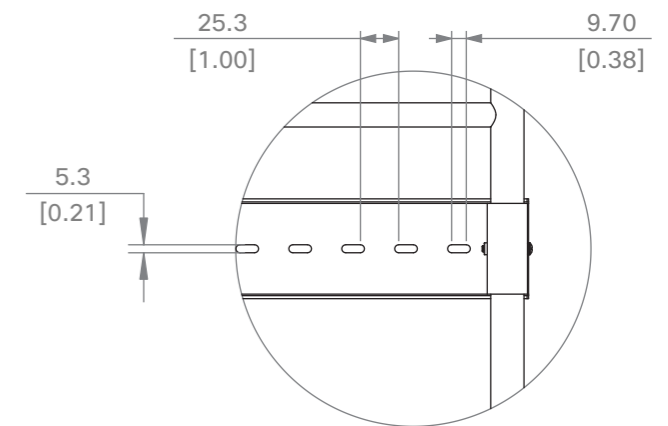

Wall Mount Kit packaging  
 Weight: 6 kg [13 lb]

DETAIL B  
 SCALE 1 : 5

Cisco Spark Board 55  
 with Wall Mount

European projection

Unit: mm [in.]  
 Sheet size: A3  
 Scale: 1:20

Weight Floor Stand: 21 kg [46 lb]  
 Total weight including Spark Board: 61 kg [134 lb]

Floor Stand packaging  
 Weight: 25 kg [55 lb]

**Cisco Spark Board 55**  
 with Floor Stand, version 1

European projection

Unit:	mm [in.]
Sheet size:	A3
Scale:	1:20

Weight Wall Stand: 11 kg [24 lb]  
 Total weight including Spark Board: 51 kg [112 lb]

Wall Stand Kit packaging  
 Weight: 13 kg [29 lb]

**DETAIL A**  
 SCALE 1 : 5

**Cisco Spark Board 55**  
 with Wall Stand, version 1

European projection

Unit: mm [in.]  
 Sheet size: A3  
 Scale: 1:20