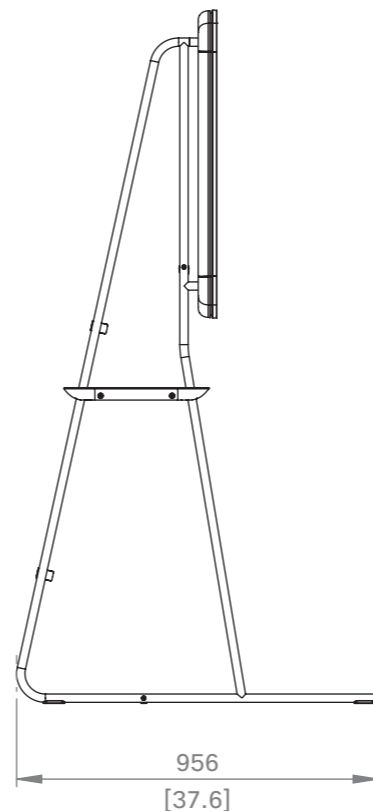

Floor Stand with packaging  
Weight: 22 kg [49 lb]

**Cisco Spark Board 55**  
with Floor Stand, new design

European projection

Unit: mm [in.]  
Sheet size: A3  
Scale: 1:20

Weight Wall Stand: 11 kg [24 lb]  
 Total weight including Spark Board: 51 kg [112 lb]

Wall Stand with packaging  
 Weight: 14 kg [31 lb]

**Cisco Spark Board 55**  
 with Wall Stand, new design

European projection

Unit: mm [in.]  
 Sheet size: A3  
 Scale: 1:20

Weight Wall Mount Kit: 5 kg [11 lb]  
 Total weight including Spark Board: 45 kg [99 lb]

Wall Mount Kit packaging  
 Weight: 6 kg [13 lb]

DETAIL B  
 SCALE 1 : 5

Cisco Spark Board 55  
 with Wall Mount

European projection

Unit: mm [in.]  
 Sheet size: A3  
 Scale: 1:20

Weight Floor Stand: 21 kg [46 lb]  
 Total weight including Spark Board: 61 kg [134 lb]

Floor Stand packaging  
 Weight: 25 kg [55 lb]

**Cisco Spark Board 55**  
 with Floor Stand, version 1

European projection

Unit:	mm [in.]
Sheet size:	A3
Scale:	1:20

Weight Wall Stand: 11 kg [24 lb]  
 Total weight including Spark Board: 51 kg [112 lb]