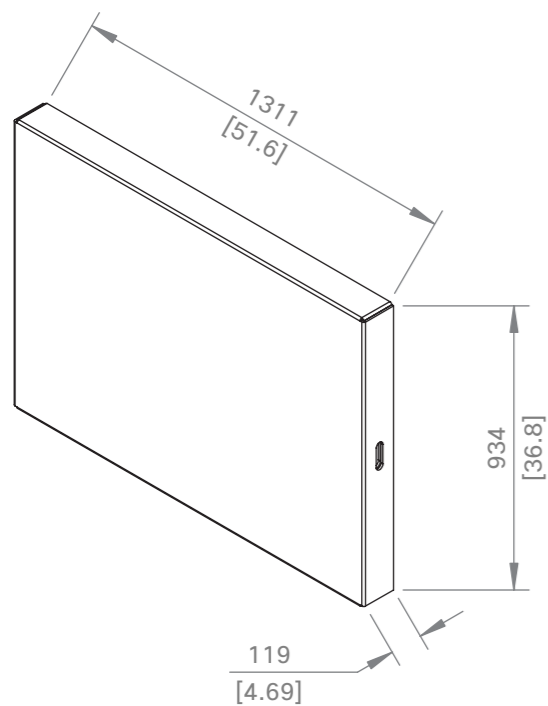

Spark Board Weight: 40 kg [88 lb]  
 Weight including packaging and accessories: 46 kg [101 lb]

 <b>Cisco Spark Board 55</b>	European projection 
	Unit: mm [in.]
	Sheet size: A3
	Scale: 1:10

Weight Floor Stand: 16 kg [35 lb]  
Total weight including Spark Board: 56 kg [123 lb]

Floor Stand with packaging  
Weight: 22 kg [49 lb]

**Cisco Spark Board 55**  
with Floor Stand, new design

European projection

Unit: mm [in.]  
Sheet size: A3  
Scale: 1:20

Weight Wall Stand: 11 kg [24 lb]  
 Total weight including Spark Board: 51 kg [112 lb]

Wall Stand with packaging  
 Weight: 14 kg [31 lb]

**Cisco Spark Board 55**  
 with Wall Stand, new design

European projection

Unit: mm [in.]  
 Sheet size: A3  
 Scale: 1:20

Weight Wall Mount Kit: 5 kg [11 lb]  
 Total weight including Spark Board: 45 kg [99 lb]

Wall Mount Kit packaging  
 Weight: 6 kg [13 lb]

DETAIL B  
 SCALE 1 : 5

Cisco Spark Board 55  
 with Wall Mount

European projection

Unit: mm [in.]  
 Sheet size: A3  
 Scale: 1:20

Weight Floor Stand: 21 kg [46 lb]  
 Total weight including Spark Board: 61 kg [134 lb]