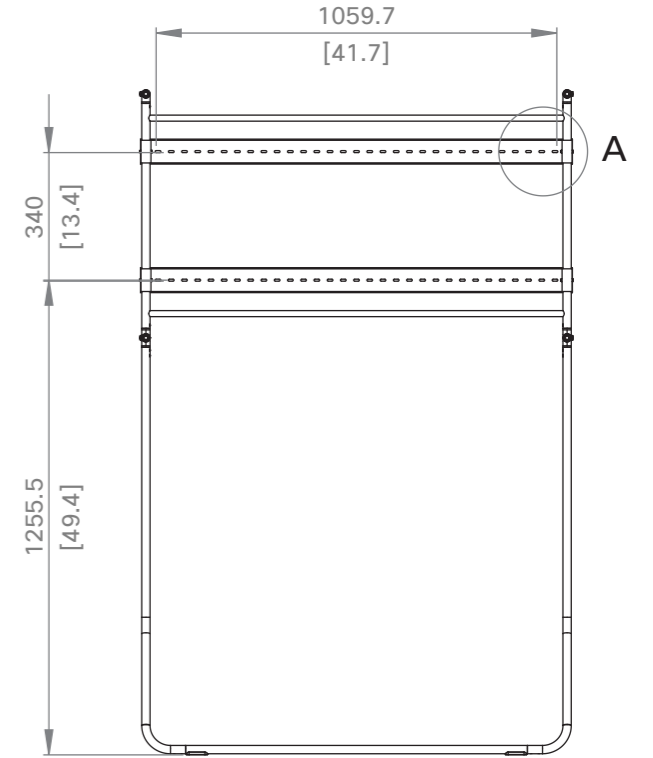

Wall Stand with packaging  
 Weight: 14 kg [31 lb]

**Cisco Spark Board 55**  
 with Wall Stand, new design

European projection

Unit: mm [in.]  
 Sheet size: A3  
 Scale: 1:20

Weight Wall Mount Kit: 5 kg [11 lb]  
 Total weight including Spark Board: 45 kg [99 lb]

Wall Mount Kit packaging  
 Weight: 6 kg [13 lb]

DETAIL B  
 SCALE 1 : 5

Cisco Spark Board 55  
 with Wall Mount

European projection

Unit: mm [in.]  
 Sheet size: A3  
 Scale: 1:20

Weight Floor Stand: 21 kg [46 lb]  
 Total weight including Spark Board: 61 kg [134 lb]

Floor Stand packaging  
 Weight: 25 kg [55 lb]

**Cisco Spark Board 55**  
 with Floor Stand, version 1

European projection

Unit:	mm [in.]
Sheet size:	A3
Scale:	1:20

Weight Wall Stand: 11 kg [24 lb]  
 Total weight including Spark Board: 51 kg [112 lb]

Wall Stand Kit packaging  
 Weight: 13 kg [29 lb]

**DETAIL A**  
 SCALE 1 : 5

**Cisco Spark Board 55**  
 with Wall Stand, version 1

European projection

Unit: mm [in.]  
 Sheet size: A3  
 Scale: 1:20