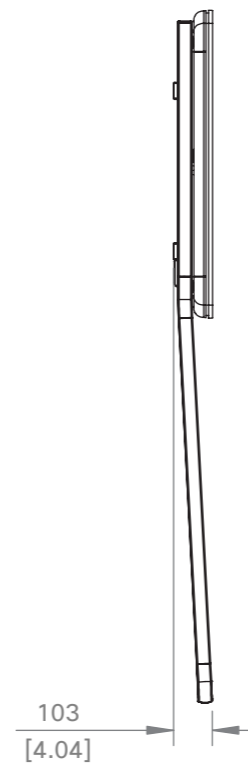

Spark Board Weight: 40 kg [88 lb]  
 Weight including packaging and accessories: 46 kg [101 lb]

 <b>Cisco Spark Board 55</b>	European projection 
	Unit: mm [in.]
	Sheet size: A3
	Scale: 1:10

Weight Floor Stand: 16 kg [35 lb]  
Total weight including Spark Board: 56 kg [123 lb]

Floor Stand with packaging  
Weight: 22 kg [49 lb]

**Cisco Spark Board 55**  
with Floor Stand, new design

European projection

Unit: mm [in.]  
Sheet size: A3  
Scale: 1:20

Weight Wall Stand: 11 kg [24 lb]  
 Total weight including Spark Board: 51 kg [112 lb]

Wall Stand with packaging  
 Weight: 14 kg [31 lb]

**Cisco Spark Board 55**  
 with Wall Stand, new design

European projection

Unit: mm [in.]  
 Sheet size: A3  
 Scale: 1:20

Weight Wall Mount Kit: 5 kg [11 lb]  
 Total weight including Spark Board: 45 kg [99 lb]

Wall Mount Kit packaging  
 Weight: 6 kg [13 lb]

DETAIL B  
 SCALE 1 : 5

Cisco Spark Board 55  
 with Wall Mount

European projection

Unit: mm [in.]  
 Sheet size: A3  
 Scale: 1:20

Weight Floor Stand: 21 kg [46 lb]  
 Total weight including Spark Board: 61 kg [134 lb]