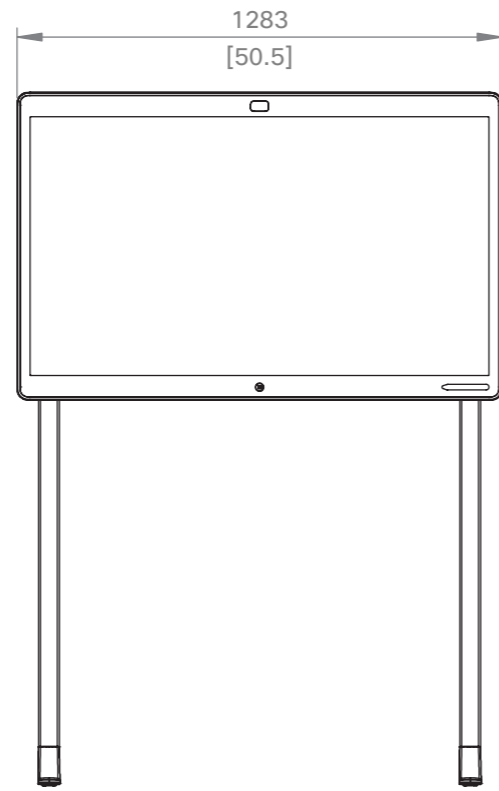

Spark Board Weight: 40 kg [88 lb]  
 Weight including packaging and accessories: 46 kg [101 lb]

 <b>Cisco Spark Board 55</b>	European projection 
	Unit: mm [in.]
	Sheet size: A3
	Scale: 1:10

Weight Floor Stand: 16 kg [35 lb]  
Total weight including Spark Board: 56 kg [123 lb]

Floor Stand with packaging  
Weight: 22 kg [49 lb]

**Cisco Spark Board 55**  
with Floor Stand, new design

European projection

Unit: mm [in.]  
Sheet size: A3  
Scale: 1:20

Weight Wall Stand: 11 kg [24 lb]  
 Total weight including Spark Board: 51 kg [112 lb]

Wall Stand with packaging  
 Weight: 14 kg [31 lb]

**Cisco Spark Board 55**  
 with Wall Stand, new design

European projection

Unit: mm [in.]  
 Sheet size: A3  
 Scale: 1:20

Weight Wall Mount Kit: 5 kg [11 lb]  
 Total weight including Spark Board: 45 kg [99 lb]

Wall Mount Kit packaging  
 Weight: 6 kg [13 lb]

DETAIL B  
 SCALE 1 : 5

Cisco Spark Board 55  
 with Wall Mount

European projection

Unit: mm [in.]  
 Sheet size: A3  
 Scale: 1:20

Weight Floor Stand: 21 kg [46 lb]  
 Total weight including Spark Board: 61 kg [134 lb]