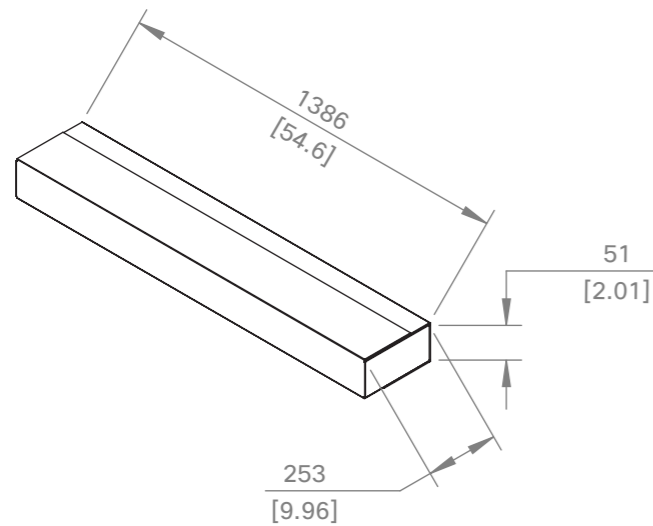

Spark Board Weight: 40 kg [88 lb]  
 Weight including packaging and accessories: 46 kg [101 lb]

 <b>Cisco Spark Board 55</b>	European projection 
	Unit: mm [in.]
	Sheet size: A3
	Scale: 1:10

Weight Floor Stand: 16 kg [35 lb]  
Total weight including Spark Board: 56 kg [123 lb]

Floor Stand with packaging  
Weight: 22 kg [49 lb]

**Cisco Spark Board 55**  
with Floor Stand, new design

European projection

Unit: mm [in.]  
Sheet size: A3  
Scale: 1:20

Weight Wall Stand: 11 kg [24 lb]  
 Total weight including Spark Board: 51 kg [112 lb]

Wall Stand with packaging  
 Weight: 14 kg [31 lb]

**Cisco Spark Board 55**  
 with Wall Stand, new design

European projection

Unit: mm [in.]  
 Sheet size: A3  
 Scale: 1:20

Weight Wall Mount Kit: 5 kg [11 lb]  
 Total weight including Spark Board: 45 kg [99 lb]

Wall Mount Kit packaging  
 Weight: 6 kg [13 lb]

DETAIL B  
 SCALE 1 : 5

Cisco Spark Board 55  
 with Wall Mount

European projection

Unit: mm [in.]  
 Sheet size: A3  
 Scale: 1:20

Weight Floor Stand: 21 kg [46 lb]  
 Total weight including Spark Board: 61 kg [134 lb]