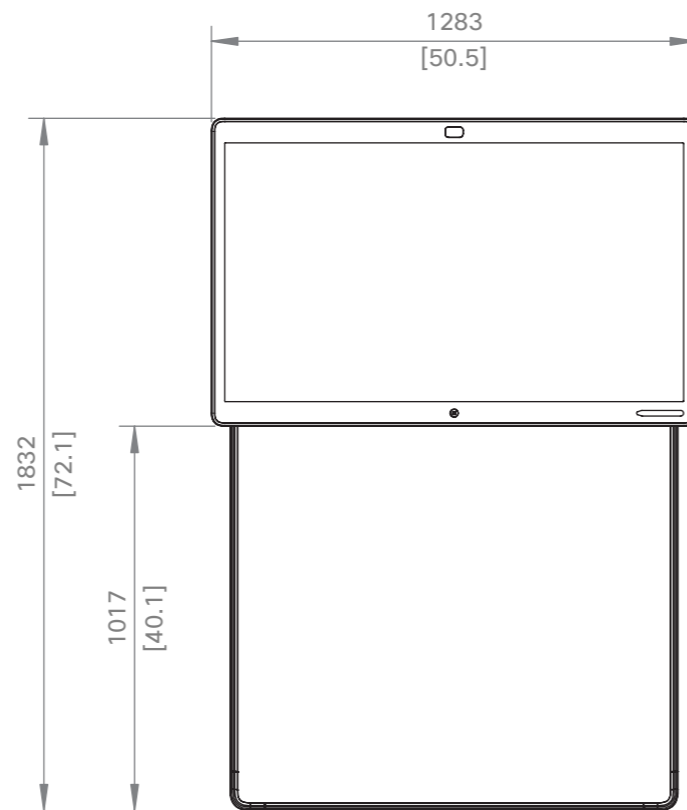

Spark Board Weight: 40 kg [88 lb]  
 Weight including packaging and accessories: 46 kg [101 lb]

 <b>Cisco Spark Board 55</b>	European projection 
	Unit: mm [in.]
	Sheet size: A3
	Scale: 1:10

Weight Floor Stand: 16 kg [35 lb]  
Total weight including Spark Board: 56 kg [123 lb]

Floor Stand with packaging  
Weight: 22 kg [49 lb]

**Cisco Spark Board 55**  
with Floor Stand, new design

European projection

Unit: mm [in.]  
Sheet size: A3  
Scale: 1:20

Weight Wall Stand: 11 kg [24 lb]  
 Total weight including Spark Board: 51 kg [112 lb]

Wall Stand with packaging  
 Weight: 14 kg [31 lb]

**Cisco Spark Board 55**  
 with Wall Stand, new design

European projection

Unit: mm [in.]  
 Sheet size: A3  
 Scale: 1:20

Weight Wall Mount Kit: 5 kg [11 lb]  
 Total weight including Spark Board: 45 kg [99 lb]

Wall Mount Kit packaging  
 Weight: 6 kg [13 lb]

DETAIL B  
 SCALE 1 : 5

Cisco Spark Board 55  
 with Wall Mount

European projection

Unit: mm [in.]  
 Sheet size: A3  
 Scale: 1:20

Weight Floor Stand: 21 kg [46 lb]  
 Total weight including Spark Board: 61 kg [134 lb]