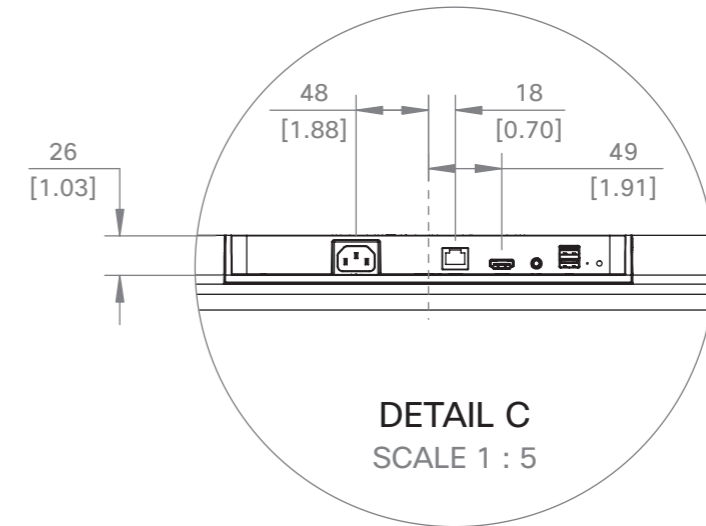

Spark Board Weight: 40 kg [88 lb]  
 Weight including packaging and accessories: 46 kg [101 lb]

 <b>Cisco Spark Board 55</b>	European projection 
	Unit: mm [in.]
	Sheet size: A3
	Scale: 1:10

Weight Floor Stand: 16 kg [35 lb]  
Total weight including Spark Board: 56 kg [123 lb]

Floor Stand with packaging  
Weight: 22 kg [49 lb]

**Cisco Spark Board 55**  
with Floor Stand, new design

European projection

Unit: mm [in.]  
Sheet size: A3  
Scale: 1:20

Weight Wall Stand: 11 kg [24 lb]  
 Total weight including Spark Board: 51 kg [112 lb]

Wall Stand with packaging  
 Weight: 14 kg [31 lb]

**Cisco Spark Board 55**  
 with Wall Stand, new design

European projection

Unit: mm [in.]  
 Sheet size: A3  
 Scale: 1:20

Weight Wall Mount Kit: 5 kg [11 lb]  
 Total weight including Spark Board: 45 kg [99 lb]

Wall Mount Kit packaging  
 Weight: 6 kg [13 lb]

DETAIL B  
 SCALE 1 : 5

Cisco Spark Board 55  
 with Wall Mount

European projection

Unit: mm [in.]  
 Sheet size: A3  
 Scale: 1:20

Weight Floor Stand: 21 kg [46 lb]  
 Total weight including Spark Board: 61 kg [134 lb]