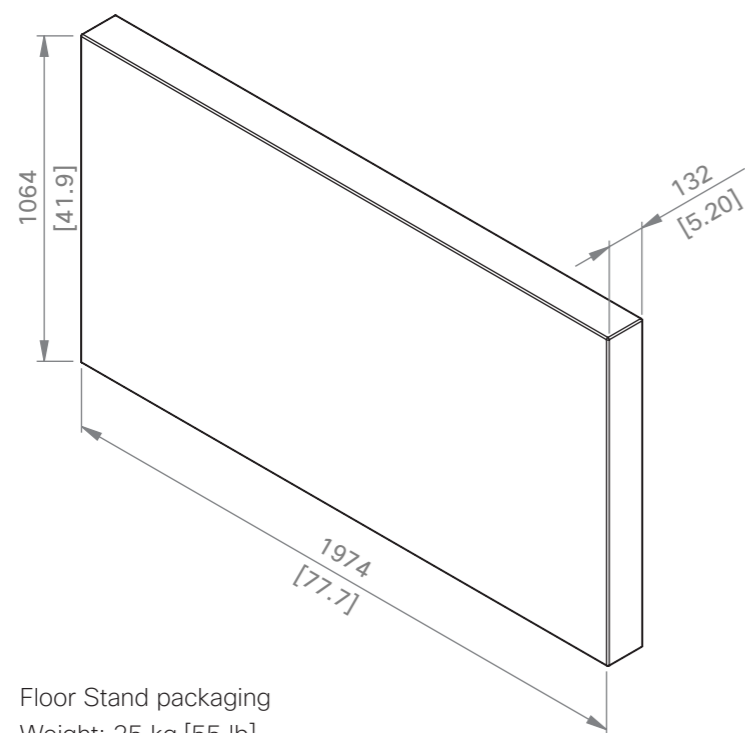

Wall Stand with packaging  
 Weight: 14 kg [31 lb]

**Cisco Spark Board 55**  
 with Wall Stand, new design

European projection

Unit: mm [in.]  
 Sheet size: A3  
 Scale: 1:20

Weight Wall Mount Kit: 5 kg [11 lb]  
 Total weight including Spark Board: 45 kg [99 lb]

Wall Mount Kit packaging  
 Weight: 6 kg [13 lb]

DETAIL B  
 SCALE 1 : 5

Cisco Spark Board 55  
 with Wall Mount

European projection

Unit: mm [in.]  
 Sheet size: A3  
 Scale: 1:20

Weight Floor Stand: 21 kg [46 lb]  
 Total weight including Spark Board: 61 kg [134 lb]

Floor Stand packaging  
 Weight: 25 kg [55 lb]

**Cisco Spark Board 55**  
 with Floor Stand, version 1

European projection

Unit:	mm [in.]
Sheet size:	A3
Scale:	1:20

Weight Wall Stand: 11 kg [24 lb]  
 Total weight including Spark Board: 51 kg [112 lb]

Wall Stand Kit packaging  
 Weight: 13 kg [29 lb]

**DETAIL A**  
 SCALE 1 : 5

**Cisco Spark Board 55**  
 with Wall Stand, version 1

European projection

Unit: mm [in.]  
 Sheet size: A3  
 Scale: 1:20