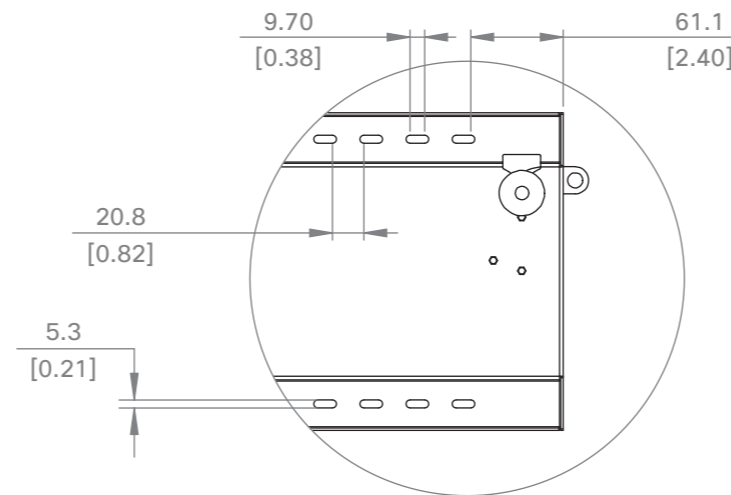

Floor Stand with packaging  
Weight: 22 kg [49 lb]

**Cisco Spark Board 55**  
with Floor Stand, new design

European projection

Unit: mm [in.]  
Sheet size: A3  
Scale: 1:20

Weight Wall Stand: 11 kg [24 lb]  
 Total weight including Spark Board: 51 kg [112 lb]

Wall Stand with packaging  
 Weight: 14 kg [31 lb]

**Cisco Spark Board 55**  
 with Wall Stand, new design

European projection

Unit: mm [in.]  
 Sheet size: A3  
 Scale: 1:20

Weight Wall Mount Kit: 5 kg [11 lb]  
 Total weight including Spark Board: 45 kg [99 lb]

Wall Mount Kit packaging  
 Weight: 6 kg [13 lb]

DETAIL B  
 SCALE 1 : 5

Cisco Spark Board 55  
 with Wall Mount

European projection

Unit: mm [in.]  
 Sheet size: A3  
 Scale: 1:20

Weight Floor Stand: 21 kg [46 lb]  
 Total weight including Spark Board: 61 kg [134 lb]

Floor Stand packaging  
 Weight: 25 kg [55 lb]

**Cisco Spark Board 55**  
 with Floor Stand, version 1

European projection

Unit:	mm [in.]
Sheet size:	A3
Scale:	1:20

Weight Wall Stand: 11 kg [24 lb]  
 Total weight including Spark Board: 51 kg [112 lb]