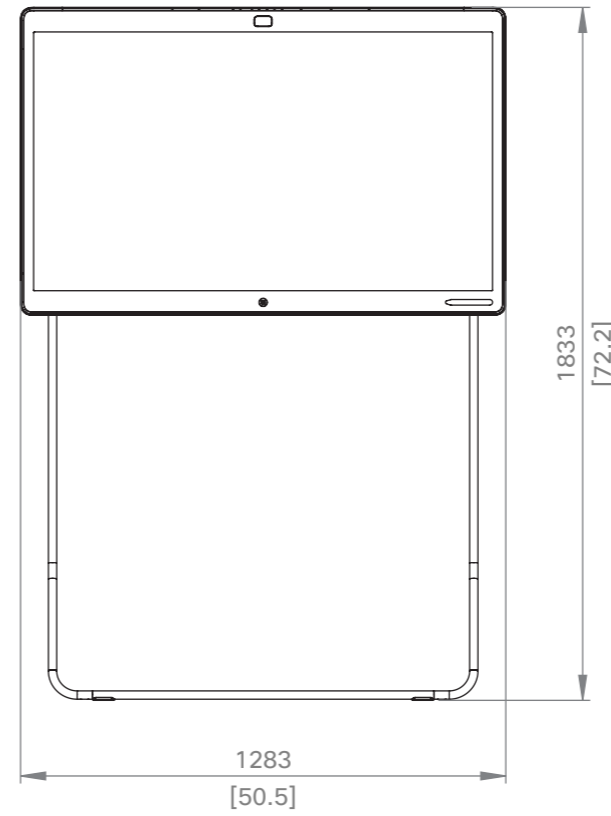

Floor Stand with packaging  
Weight: 22 kg [49 lb]

**Cisco Spark Board 55**  
with Floor Stand, new design

European projection

Unit: mm [in.]  
Sheet size: A3  
Scale: 1:20

Weight Wall Stand: 11 kg [24 lb]  
 Total weight including Spark Board: 51 kg [112 lb]

Wall Stand with packaging  
 Weight: 14 kg [31 lb]

**Cisco Spark Board 55**  
 with Wall Stand, new design

European projection

Unit: mm [in.]  
 Sheet size: A3  
 Scale: 1:20

Weight Wall Mount Kit: 5 kg [11 lb]  
 Total weight including Spark Board: 45 kg [99 lb]

Wall Mount Kit packaging  
 Weight: 6 kg [13 lb]

DETAIL B  
 SCALE 1 : 5

Cisco Spark Board 55  
 with Wall Mount

European projection

Unit: mm [in.]  
 Sheet size: A3  
 Scale: 1:20

Weight Floor Stand: 21 kg [46 lb]  
 Total weight including Spark Board: 61 kg [134 lb]

Floor Stand packaging  
 Weight: 25 kg [55 lb]

**Cisco Spark Board 55**  
 with Floor Stand, version 1

European projection

Unit:	mm [in.]
Sheet size:	A3
Scale:	1:20

Weight Wall Stand: 11 kg [24 lb]  
 Total weight including Spark Board: 51 kg [112 lb]