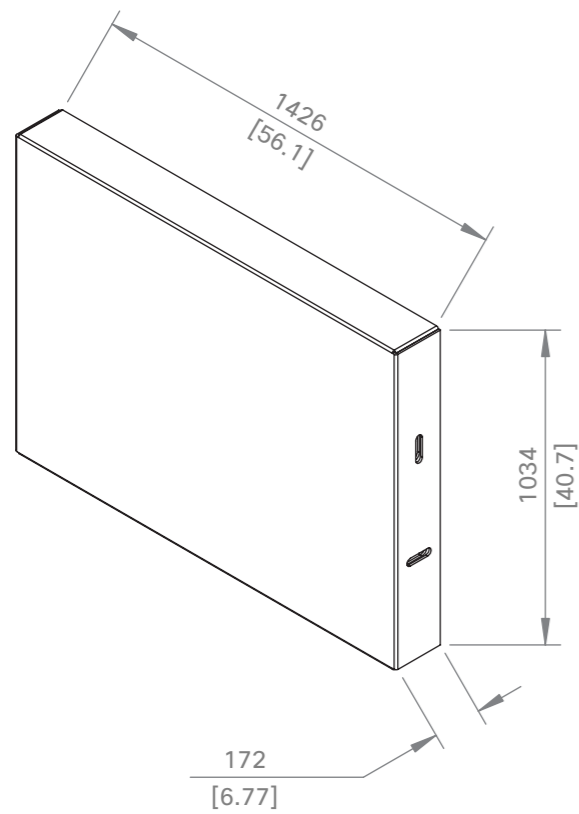

Spark Board Weight: 40 kg [88 lb]  
 Weight including packaging and accessories: 46 kg [101 lb]

 <b>Cisco Spark Board 55</b>	European projection 
	Unit: mm [in.]
	Sheet size: A3
	Scale: 1:10

Weight Floor Stand: 16 kg [35 lb]  
Total weight including Spark Board: 56 kg [123 lb]

Floor Stand with packaging  
Weight: 22 kg [49 lb]

**Cisco Spark Board 55**  
with Floor Stand, new design

European projection

Unit: mm [in.]  
Sheet size: A3  
Scale: 1:20

Weight Wall Stand: 11 kg [24 lb]  
 Total weight including Spark Board: 51 kg [112 lb]

Wall Stand with packaging  
 Weight: 14 kg [31 lb]

**Cisco Spark Board 55**  
 with Wall Stand, new design

European projection

Unit: mm [in.]  
 Sheet size: A3  
 Scale: 1:20

Weight Wall Mount Kit: 5 kg [11 lb]  
 Total weight including Spark Board: 45 kg [99 lb]

Wall Mount Kit packaging  
 Weight: 6 kg [13 lb]

DETAIL B  
 SCALE 1 : 5

Cisco Spark Board 55  
 with Wall Mount

European projection

Unit: mm [in.]  
 Sheet size: A3  
 Scale: 1:20

Weight Floor Stand: 21 kg [46 lb]  
 Total weight including Spark Board: 61 kg [134 lb]