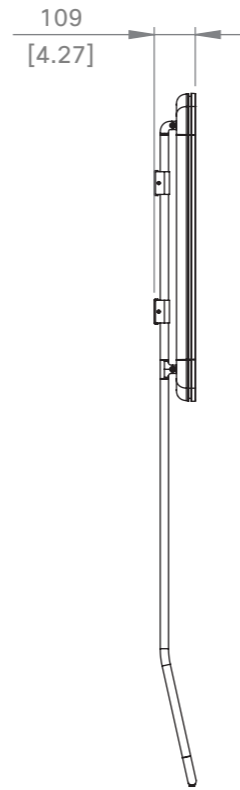

Spark Board Weight: 40 kg [88 lb]  
 Weight including packaging and accessories: 46 kg [101 lb]

 <b>Cisco Spark Board 55</b>	European projection 
	Unit: mm [in.]
	Sheet size: A3
	Scale: 1:10

Weight Floor Stand: 16 kg [35 lb]  
Total weight including Spark Board: 56 kg [123 lb]

Wall Stand with packaging  
 Weight: 14 kg [31 lb]

**Cisco Spark Board 55**  
 with Wall Stand, new design

European projection

Unit: mm [in.]  
 Sheet size: A3  
 Scale: 1:20

Weight Wall Mount Kit: 5 kg [11 lb]  
 Total weight including Spark Board: 45 kg [99 lb]

Wall Mount Kit packaging  
 Weight: 6 kg [13 lb]

DETAIL B  
 SCALE 1 : 5

Cisco Spark Board 55  
 with Wall Mount

European projection

Unit: mm [in.]  
 Sheet size: A3  
 Scale: 1:20

Weight Floor Stand: 21 kg [46 lb]  
 Total weight including Spark Board: 61 kg [134 lb]

Floor Stand packaging  
 Weight: 25 kg [55 lb]

**Cisco Spark Board 55**  
 with Floor Stand, version 1

European projection

Unit:	mm [in.]
Sheet size:	A3
Scale:	1:20

Weight Wall Stand: 11 kg [24 lb]  
 Total weight including Spark Board: 51 kg [112 lb]