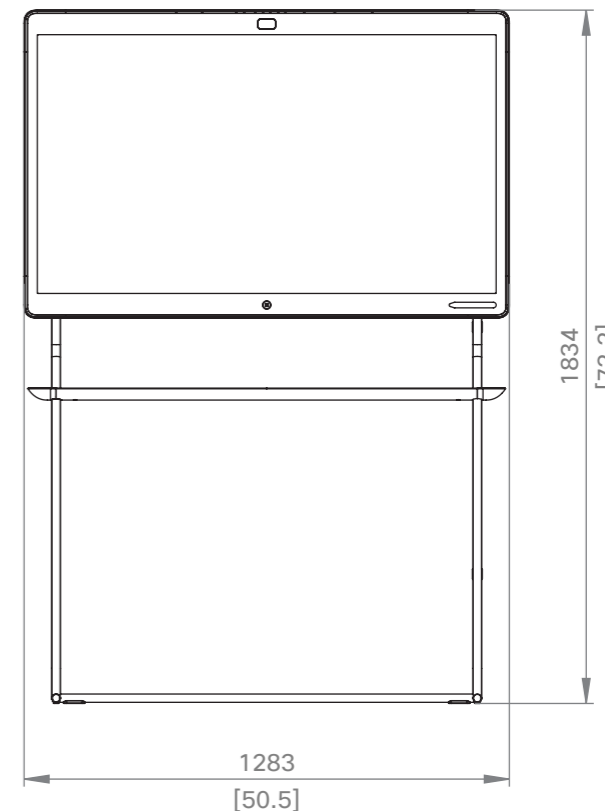

Wall Stand with packaging  
 Weight: 14 kg [31 lb]

**Cisco Spark Board 55**  
 with Wall Stand, new design

European projection

Unit: mm [in.]  
 Sheet size: A3  
 Scale: 1:20

Weight Wall Mount Kit: 5 kg [11 lb]  
 Total weight including Spark Board: 45 kg [99 lb]

Wall Mount Kit packaging  
 Weight: 6 kg [13 lb]

DETAIL B  
 SCALE 1 : 5

Cisco Spark Board 55  
 with Wall Mount

European projection

Unit: mm [in.]  
 Sheet size: A3  
 Scale: 1:20

Weight Floor Stand: 21 kg [46 lb]  
 Total weight including Spark Board: 61 kg [134 lb]

Floor Stand packaging  
 Weight: 25 kg [55 lb]

**Cisco Spark Board 55**  
 with Floor Stand, version 1

European projection

Unit:	mm [in.]
Sheet size:	A3
Scale:	1:20

Weight Wall Stand: 11 kg [24 lb]  
 Total weight including Spark Board: 51 kg [112 lb]

Wall Stand Kit packaging  
 Weight: 13 kg [29 lb]

**DETAIL A**  
 SCALE 1 : 5

**Cisco Spark Board 55**  
 with Wall Stand, version 1

European projection

Unit: mm [in.]  
 Sheet size: A3  
 Scale: 1:20