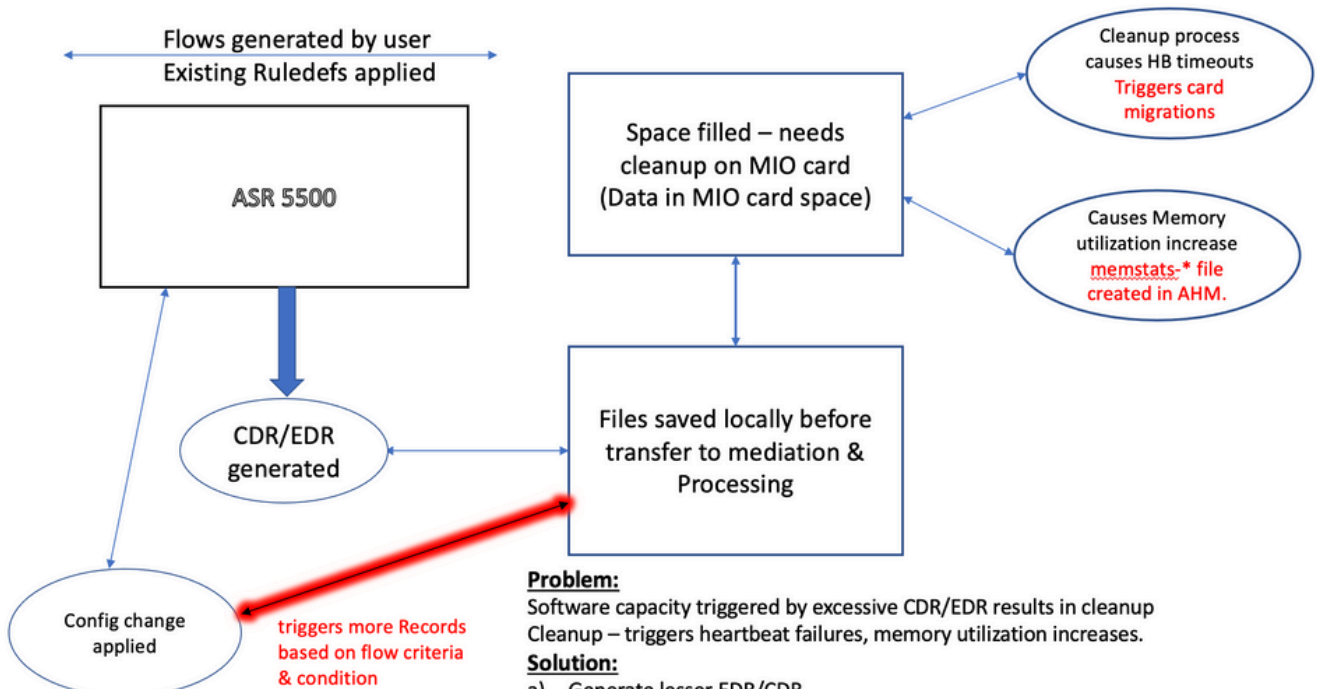

Problem:

Software capacity triggered by excessive CDR/EDR results in cleanup Cleanup – triggers heartbeat failures, memory utilization increases.

Solution:

- Generate lesser EDR/CDR
- Transfer CDR/EDR out more quickly via config change – timers are optimized already.