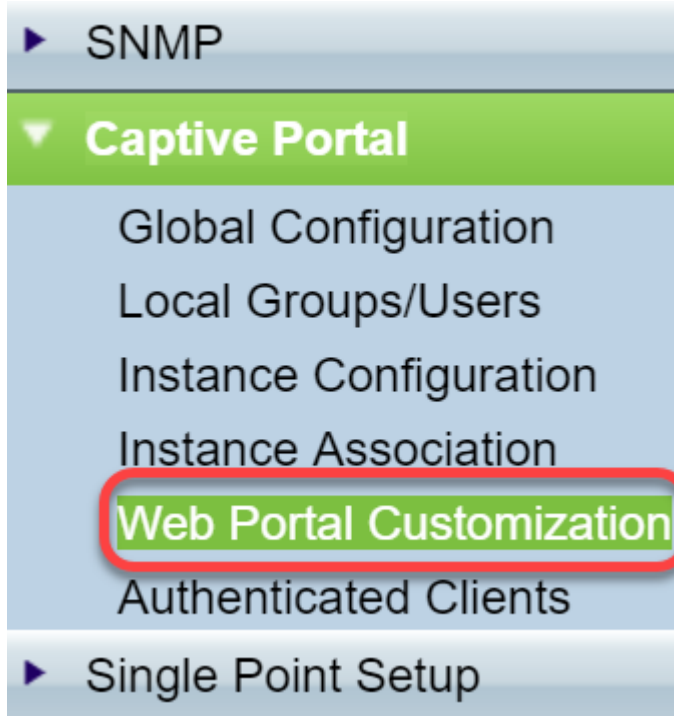

في **Create** جاردا نم دكأت ،ديقم لال لخدم ل بېول ؤ لخدم ل تادادع ل ؤمئاق نمض 2. ؤوطخال ل دسنم ل عب رمل

A screenshot of the 'Web Portal Customization' configuration page. The 'Captive Portal Web Locale' dropdown menu is set to 'Create'. Below it, the 'Captive Portal Web Locale Parameters' section contains: 'Web Locale Name' with the value 'Social\_Media\_Web\_Locale' (Range: 1 - 32 Characters), and 'Captive Portal Instances' with the value 'Social\_Media\_Passport\_Instance'. A 'Save' button is located at the bottom left.