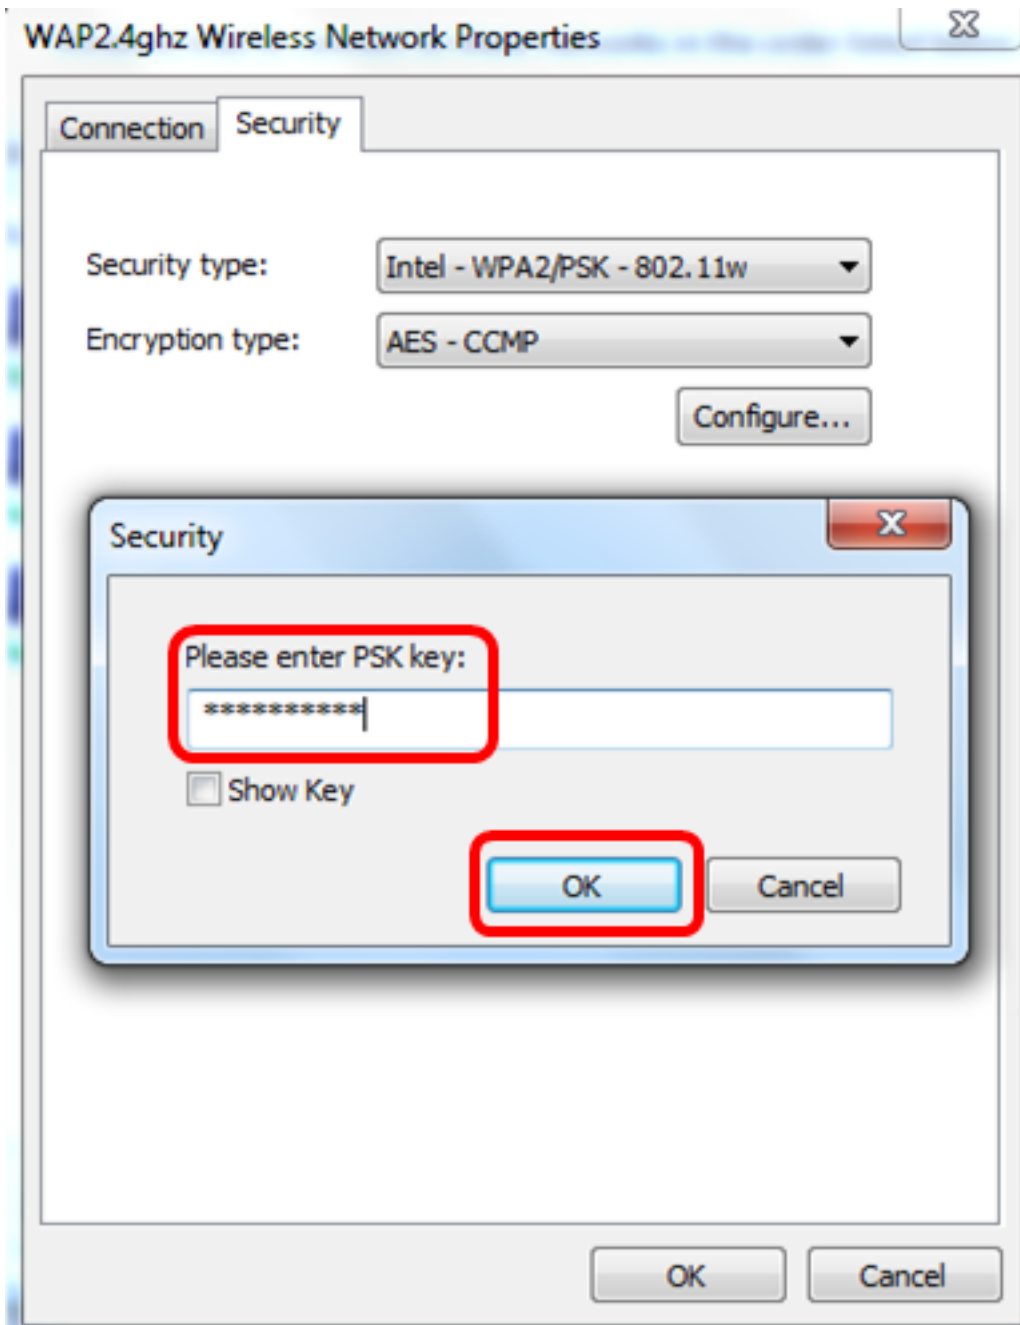

OK. قوف رقناو. 16 ةوطخلا