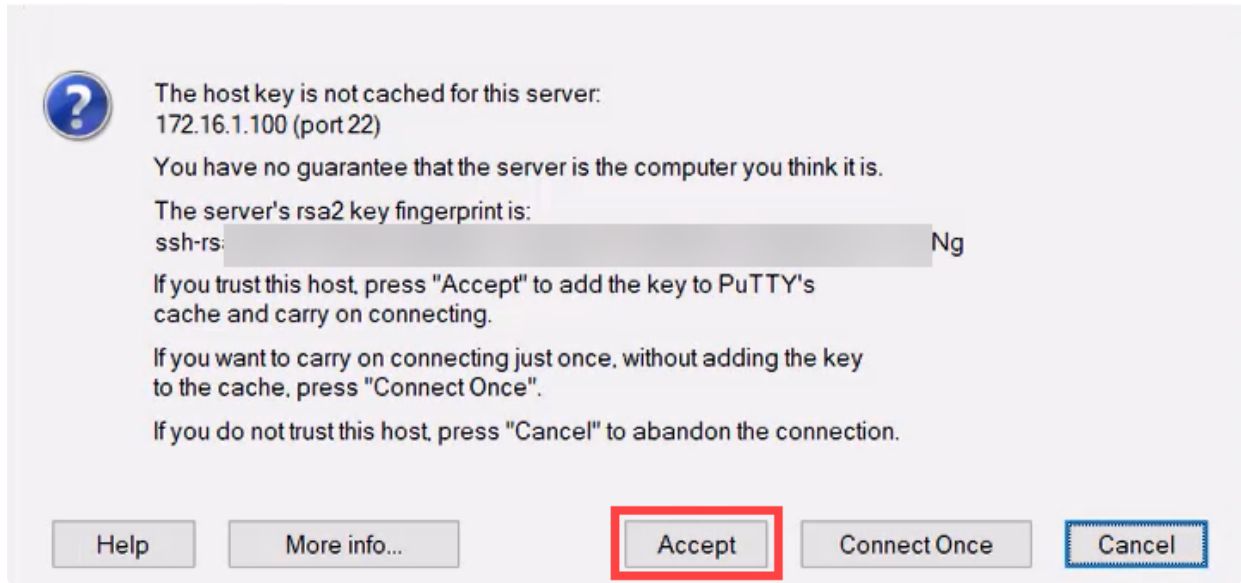

15 ةوطخل

لوحمل دامتعا تانايب مادختساب لوخدلا ليجستب مق