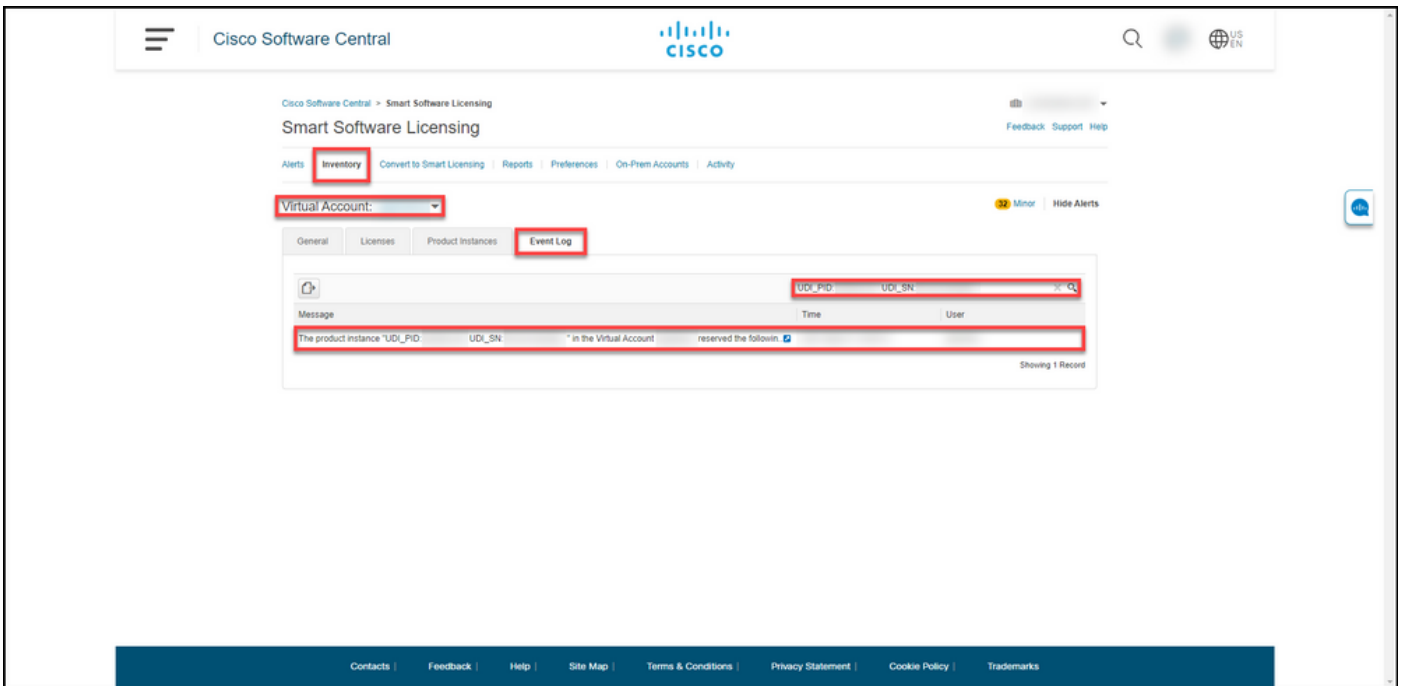

اهحالصوا ءاطخاللا فاشكتسا