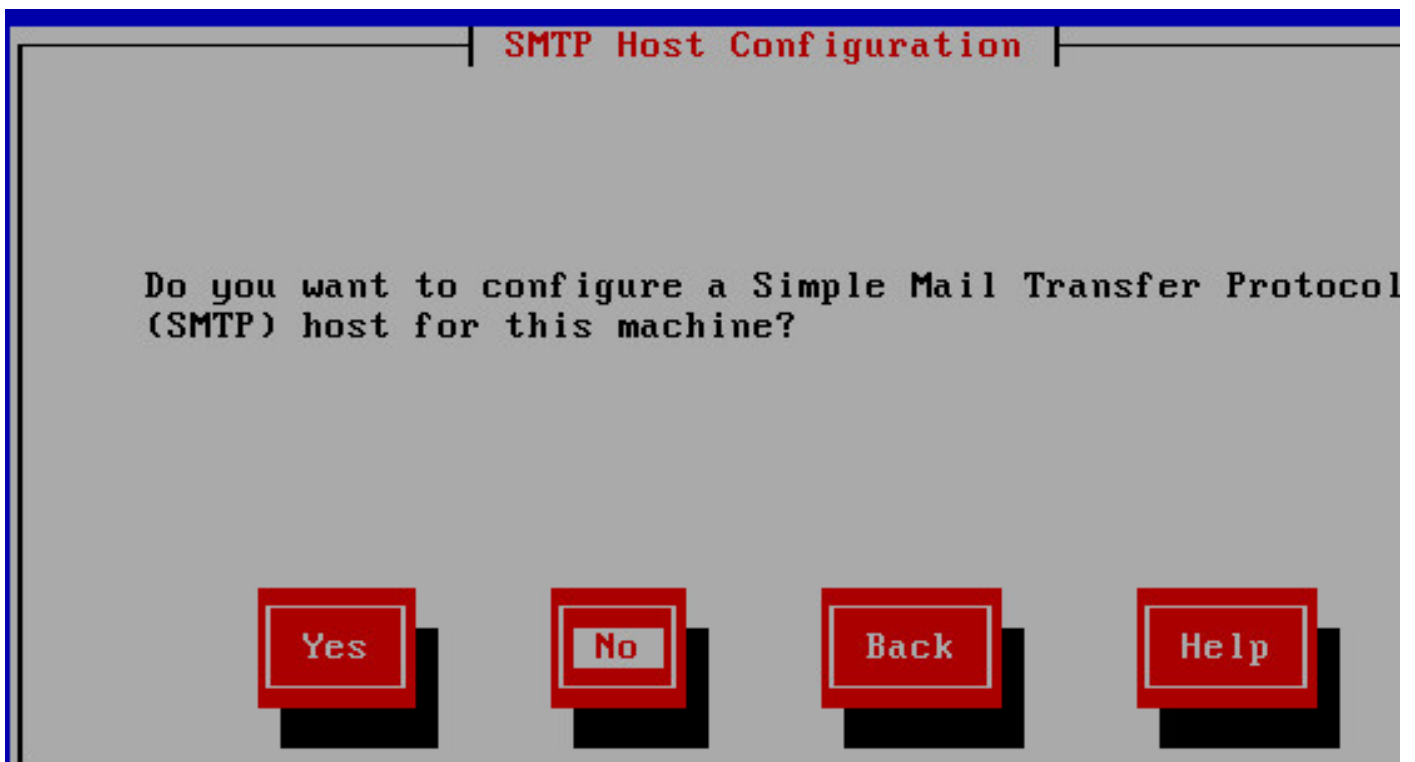

قريب طال المدخات سم تاغوسم لخدأ. 17. ةوطخا