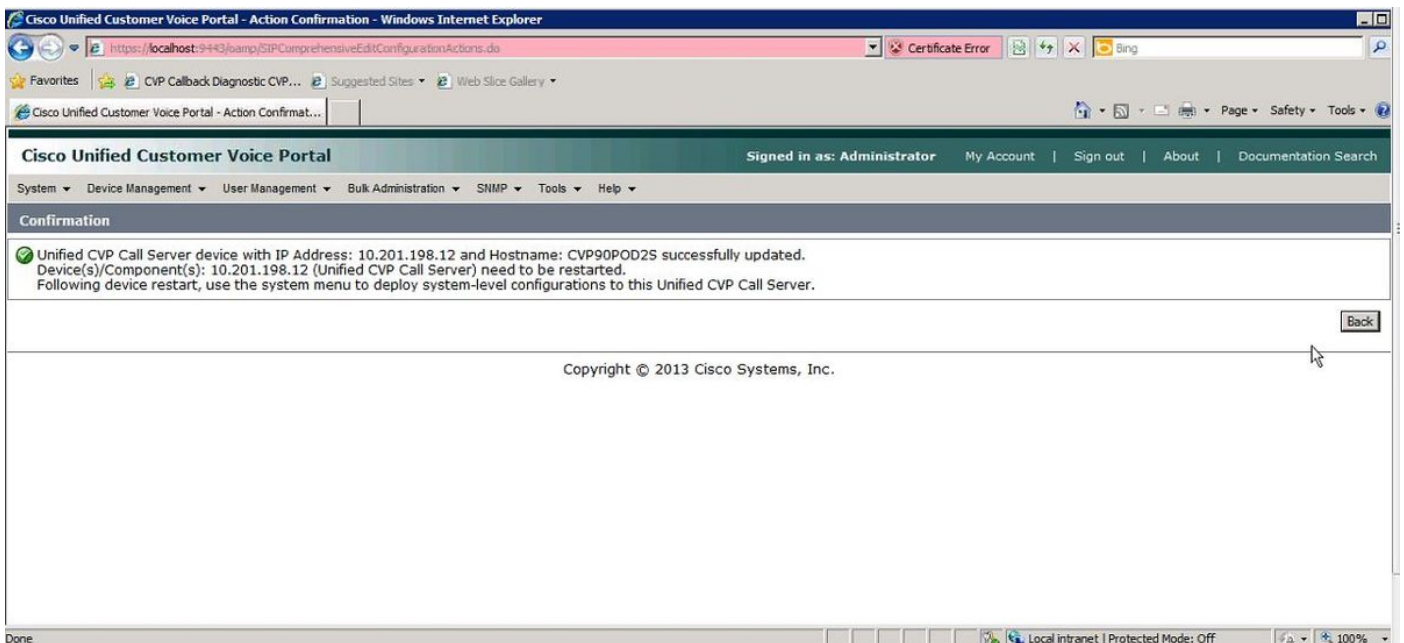

```
orm.properties - Notepad
File Edit Format View Help
##ORM specific properties
# Possible values: EMERGENCY, ALERT, CRITICAL, ERROR (default),
# WARN, NOTICE, INFO, DEBUG
orm.logLevel = DEBUG
# Possible (or the combination) values for TraceMask
# TRACE_NONE = 0
# TRACE_CALL = 0x00000001
# TRACE_METHOD = 0x00000002
# TRACE_PARAM = 0x00000004
# TRACE_LOW_LEVEL = 0x00000008
# TRACE_CLASSDUMP = 0x00000010
# TRACE_HEARTBEAT = 0x00000020
# TRACE_HANDLED_EXCEPTION = 0x00000040
# ...
# TRACE_ORM_INFRA = 0x00010000
# TRACE_ORM_FT = 0x00020000
# TRACE_ORM_IOS = 0x00040000
# TRACE_ORM_PC = 0x00080000
# TRACE_ORM_PC_MSGBUS = 0x00100000
# TRACE_ORM_PC_MSGBUS_HEARTBEAT = 0x00200000
# TRACE_ORM_PC_CONTROLCENTER_STATS = 0x00400000
# ...
# TRACE_ALL = -1
orm.traceMask = 0x00190000
# OAMP Values
# This was added by another OMAP:
# orm.oamp.id = 138312b9-2fd6-42c8-adf1-d21c7e692166-1518887576
#IOS values
orm.ios.pingtimeout = 5000
orm.ios.transtimeout = 45000
# REST API thread pool configuration
throttling.threadpool.generic.threads = 10
throttling.threadpool.vxmlapp.queueSize = 100
throttling.threadpool.generic.queueSize = 100
#For http client
orm.org.apache.logLevel = ERROR
httpClient.logLevel = ERROR
orm.controller.adapterName =
```

"CVP إعدادت سإ مءاخ" فف "Cisco نم CVP ءراوم رفءم" ءمءء لرفغشء ءءب. 3 ءوءءال

ءروصلال هءه فف ءضوم وه امك رشن وءظءء ءوف رءنال. 4 ءوءءال